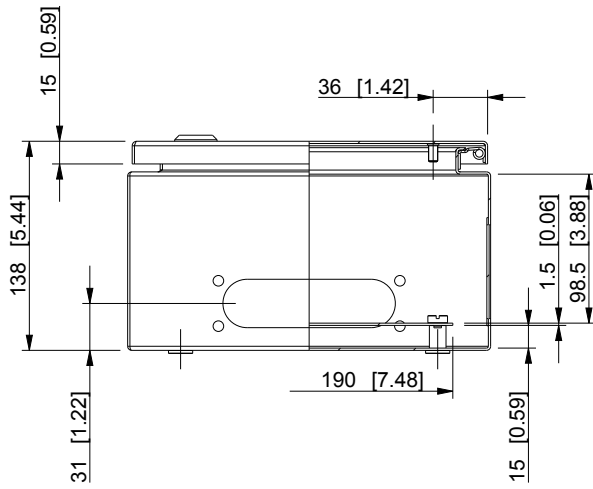

ID	Description	Date	By	Appr.
A				

Knock outs: short side, type 1(B/FL 13)
long side, type 2(C/FL 21)

Dimensions in mm [inches]

Material: Mild steel, polyester painted	Color: RAL 7035
---	-----------------

Supplier:	Tool No:	Weight [kg]: 4.27	Volume:
-----------	----------	-------------------	---------

CASEMET

Casemet Oy

EOL242814A

Scale	Date	10.06.16
-------	------	----------

1:5	By	VLe
-----	----	-----

-	Checked	
---	---------	--

-	Ctrl	
---	------	--

Replaces:

Replaced:

Drw No: A

Ref: Cubo EO

Code: EOL242814A

Sheet No:

model EOL242814A PART