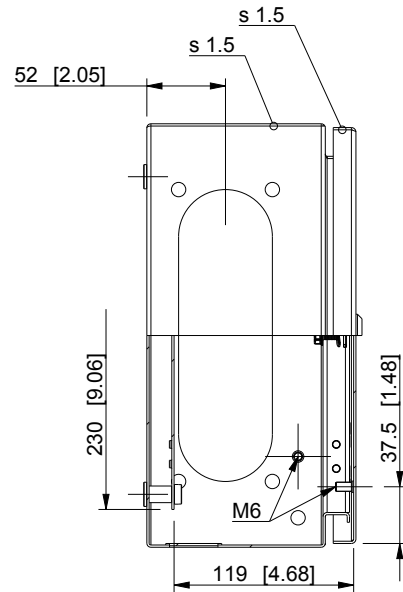

ID	Description	Date	By	Appr.
A				

Knock outs: short side, type 1(B/FL 13)
long side, type 2(C/FL 21)

Dimensions in mm [inches]

Material: Mild steel, polyester painted	Color: RAL 7035
---	-----------------

Supplier:	Tool No:	Weight [kg]: 4.27	Volume:
-----------	----------	-------------------	---------

CASEMET

Casemet Oy

EOL242814A

Scale	Date	10.06.16
-------	------	----------

1:5	By	VLe
-----	----	-----

-	Checked	
---	---------	--

-	Ctrl	
---	------	--

Replaces:

Replaced:

Drw No: A

Ref: Cubo EO

Code: EOL242814A

Sheet No:

model EOL242814A PART