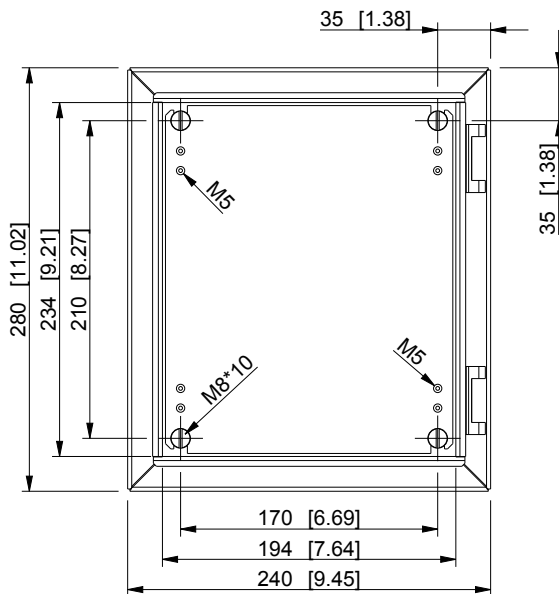

ID	Description	Date	By	Appr.
A				

Knock outs: short side, type 1(B/FL 13)
long side, type 2(C/FL 21)

Dimensions in mm [inches]

Material: Mild steel, polyester painted	Color: RAL 7035
---	-----------------

Supplier:	Tool No:	Weight [kg]: 4.27	Volume:
-----------	----------	-------------------	---------

CASEMET

Casemet Oy

EOL242814A

Scale	Date	10.06.16
-------	------	----------

1:5	By	VLe
-----	----	-----

-	Checked	
---	---------	--

-	Ctrl	
---	------	--

Replaces:

Replaced:

Drw No: A

Ref: Cubo EO

Code: EOL242814A

Sheet No:

model EOL242814A PART