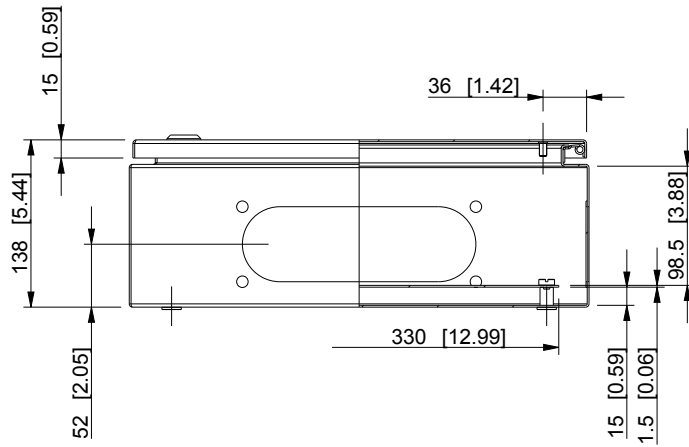

ID	Description	Date	By	Appr.
A				

Knock outs: all sides, type 2(C/FL 21)

Dimensions in mm [inches]

Material: Mild steel, polyester painted	Color: RAL 7035
-----------------------------------------	-----------------

Supplier:	Tool No:	Weight [kg]: 7.79	Volume:
-----------	----------	-------------------	---------

CASEMET

Casemet Oy

EOR383814A

Scale	Date	10.06.16
-------	------	----------

1:6	By	VLe
-----	----	-----

-	Checked	
---	---------	--