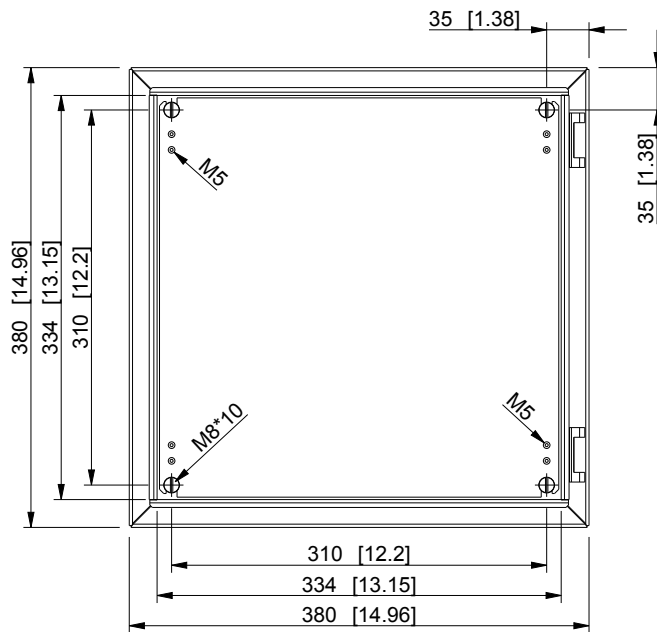

ID	Description	Date	By	Appr.
A				

Knock outs: all sides, type 2(C/FL 21)

Dimensions in mm [inches]

Material: Mild steel, polyester painted	Color: RAL 7035
-----------------------------------------	-----------------

Supplier:	Tool No:	Weight [kg]: 7.79	Volume:
-----------	----------	-------------------	---------

CASEMET

Casemet Oy

EOR383814A

Scale	Date	10.06.16
-------	------	----------

1:6	By	VLe
-----	----	-----

-	Checked	
---	---------	--

-	Ctrl	
---	------	--

Replaces:

Replaced:

Drw No: A

Ref: Cubo EO

Code: EOR383814A

Sheet No:

model EOR383814A PART