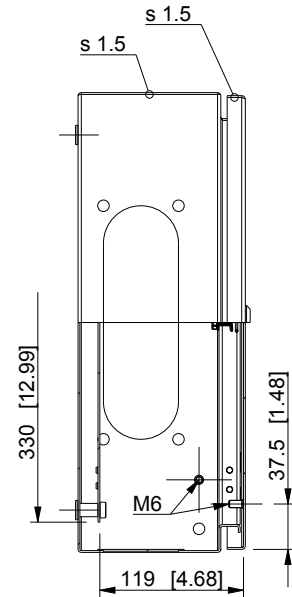

ID	Description	Date	By	Appr.
A				

Knock outs: all sides, type 2(C/FL 21)

Dimensions in mm [inches]

Material: Mild steel, polyester painted	Color: RAL 7035
-----------------------------------------	-----------------

Supplier:	Tool No:	Weight [kg]: 7.79	Volume:
-----------	----------	-------------------	---------

CASEMET

Casemet Oy

EOR383814A

Scale	Date	10.06.16
-------	------	----------

1:6	By	VLe
-----	----	-----

-	Checked	
---	---------	--

-	Ctrl	
---	------	--

Replaces:

Replaced:

Drw No: A

Ref: Cubo EO

Code: EOR383814A

Sheet No:

model EOR383814A PART