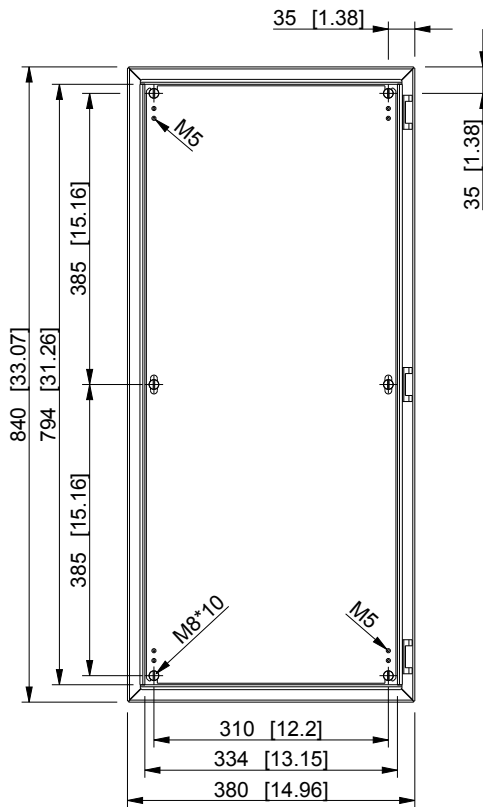

ID	Description	Date	By	Appr.
A				

Knock outs: all sides, type 2(C/FL 21)

Dimensions in mm [inches]

Material: Mild steel, polyester painted	Color: RAL 7035
---	-----------------

Supplier:	Tool No:	Weight [kg]: 18.84	Volume:
-----------	----------	--------------------	---------

Casemet Oy

EOV388425A

Scale	Date	10.06.16
1:10	By	VLe
-	Checked	
-	Ctrl	

Replaces:	
Replaced:	
Drw No:	A
Ref:	Cubo EO
Code:	EOV388425A
Sheet No:	

model EOV388425A PART  
drawing EO\_5 DRAWING