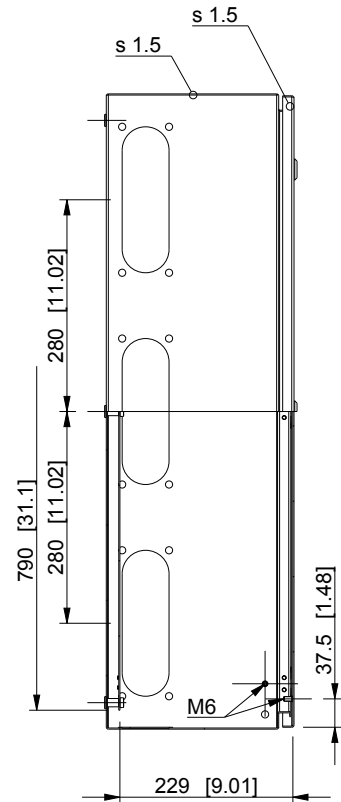

ID	Description	Date	By	Appr.
A				

Knock outs: all sides, type 2(C/FL 21)

Dimensions in mm [inches]

Material: Mild steel, polyester painted	Color: RAL 7035
---	-----------------

Supplier:	Tool No:	Weight [kg]: 18.84	Volume:
-----------	----------	--------------------	---------

Casemet Oy

EOV388425A

Scale	Date	10.06.16
1:10	By	VLe
-	Checked	
-	Ctrl	

Replaces:	
Replaced:	
Drw No:	A
Ref:	Cubo EO
Code:	EOV388425A
Sheet No:	

model EOV388425A PART  
drawing EO\_5 DRAWING