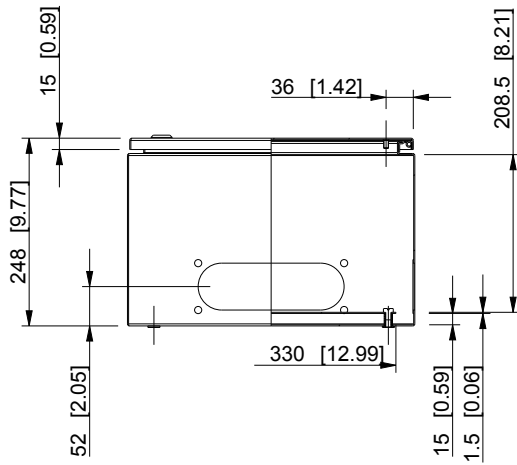

ID	Description	Date	By	Appr.
A				

Knock outs: all sides, type 2(C/FL 21)

Dimensions in mm [inches]

Material: Mild steel, polyester painted	Color: RAL 7035
---	-----------------

Supplier:	Tool No:	Weight [kg]: 18.84	Volume:
-----------	----------	--------------------	---------

Casemet Oy

EOV388425A

Scale	Date	10.06.16
1:10	By	VLe
-	Checked	
-	Ctrl	

Replaces:	
Replaced:	
Drw No:	A
Ref:	Cubo EO
Code:	EOV388425A
Sheet No:	

model EOV388425A PART  
drawing EO\_5 DRAWING