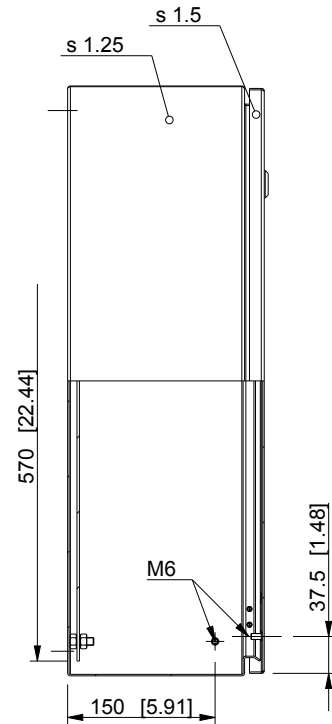

ID	Description	Date	By	Appr.
A				

Dimensions in mm [inches]

Material: Stainless steel, AISI 304	Color: -
-------------------------------------	----------

Supplier: -	Tool No: -	Weight [kg]: 14.90	Volume: -
-------------	------------	--------------------	-----------

CASEMET

Casemet Oy

ESSP406020

Scale: 2:15 Date: 15.06.16

By: VLe

Checked: -

Ctrl: -

Replaces: -

Replaced: -

Drw No: A

Ref: Cubo E

Code: ESSP406020

Sheet No: -

model ESSP406020 PART

drawing ESSP DRAWING