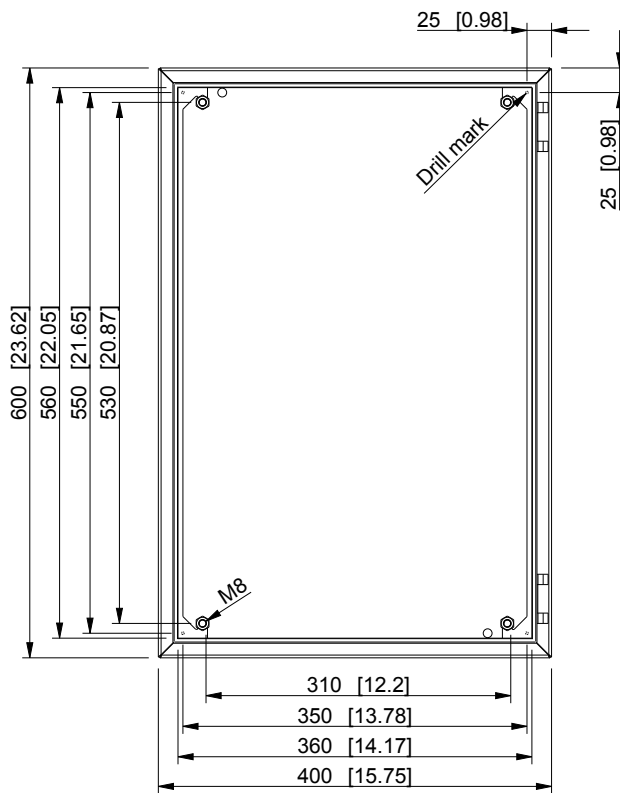

ID	Description	Date	By	Appr.
A				

Dimensions in mm [inches]

Material: Stainless steel, AISI 304	Color: -
-------------------------------------	----------

Supplier: -	Tool No: -	Weight [kg]: 14.90	Volume: -
-------------	------------	--------------------	-----------

CASEMET

Casemet Oy

ESSP406020

Scale: 2:15 Date: 15.06.16

By: VLe

Checked: -

Ctrl: -

Replaces: -

Replaced: -

Drw No: A

Ref: Cubo E

Code: ESSP406020

Sheet No: -

model ESSP406020 PART

drawing ESSP DRAWING