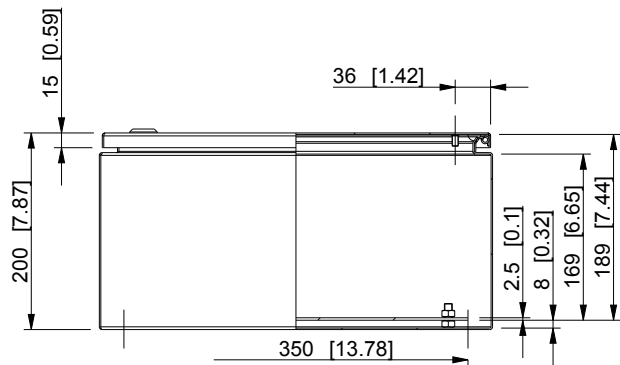

ID	Description	Date	By	Appr.
A				

Dimensions in mm [inches]

Material: Stainless steel, AISI 304	Color: -
-------------------------------------	----------

Supplier: -	Tool No: -	Weight [kg]: 14.90	Volume: -
-------------	------------	--------------------	-----------

CASEMET

Casemet Oy

ESSP406020

Scale: 2:15 Date: 15.06.16

By: VLe

Checked: -

Ctrl: -

Replaces: -

Replaced: -

Drw No: A

Ref: Cubo E

Code: ESSP406020

Sheet No: -

model ESSP406020 PART

drawing ESSP DRAWING