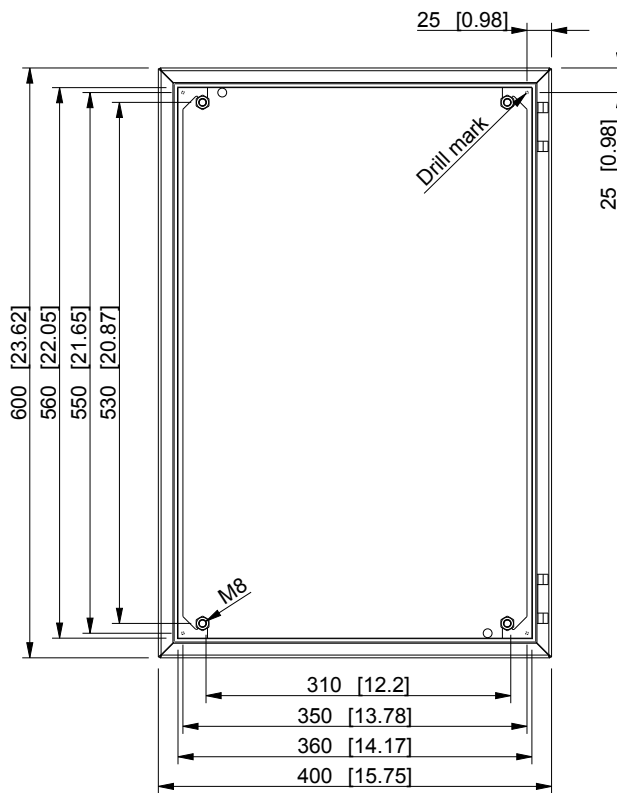

ID	Description	Date	By	Appr.
A				

Dimensions in mm [inches]

Material: Stainless steel, AISI 304	Color: -
-------------------------------------	----------

Supplier: -	Tool No: -	Weight [kg]: 17.32	Volume: -
-------------	------------	--------------------	-----------

CASEMET

Casemet Oy

ESSP406030

Scale: 2:15 Date: 15.06.16

By: VLe

Checked: -

Ctrl: -

Replaces: -

Replaced: -

Drw No: A

Ref: Cubo E

Code: ESSP406030

Sheet No: -

model ESSP406030 PART

drawing ESSP DRAWING