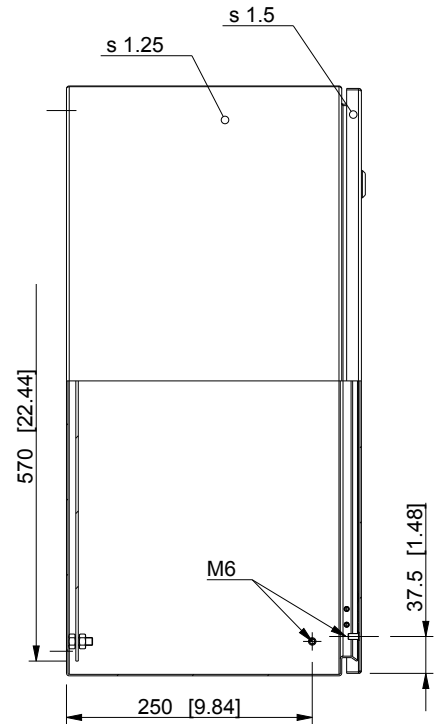

ID	Description	Date	By	Appr.
A				

Dimensions in mm [inches]

Material: Stainless steel, AISI 304	Color: -
-------------------------------------	----------

Supplier: -	Tool No: -	Weight [kg]: 17.32	Volume: -
-------------	------------	--------------------	-----------

CASEMET

Casemet Oy

ESSP406030

Scale: 2:15 Date: 15.06.16

By: VLe

Checked: -

Ctrl: -

Replaces: -

Replaced: -

Drw No: A

Ref: Cubo E

Code: ESSP406030

Sheet No: -

model ESSP406030 PART

drawing ESSP DRAWING