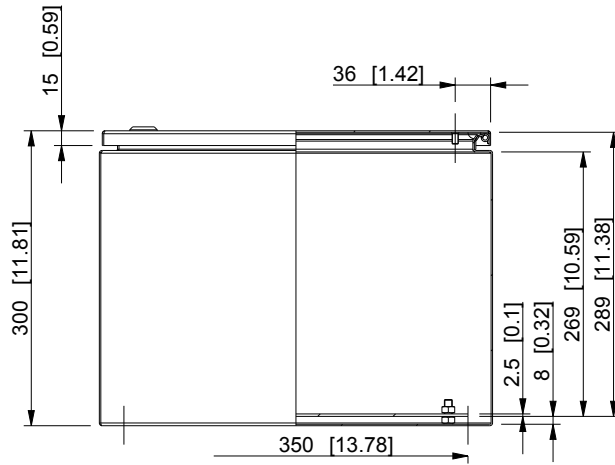

ID	Description	Date	By	Appr.
A				

Dimensions in mm [inches]

Material: Stainless steel, AISI 304	Color: -
-------------------------------------	----------

Supplier: -	Tool No: -	Weight [kg]: 17.32	Volume: -
-------------	------------	--------------------	-----------

CASEMET

Casemet Oy

ESSP406030

Scale: 2:15 Date: 15.06.16

By: VLe

Checked: -

Ctrl: -

Replaces: -

Replaced: -

Drw No: A

Ref: Cubo E

Code: ESSP406030

Sheet No: -

model ESSP406030 PART

drawing ESSP DRAWING