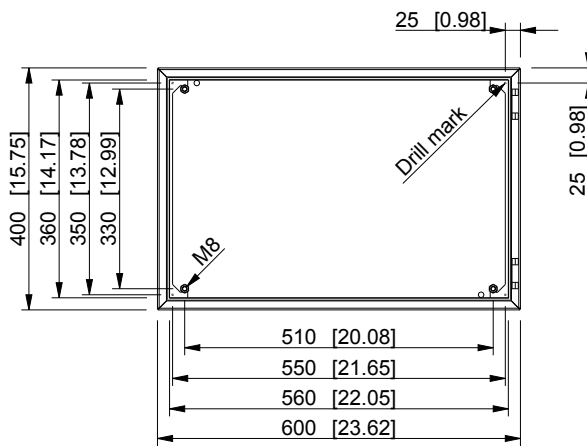

ID	Description	Date	By	Appr.
A				

Dimensions in mm [inches]

Material: Stainless steel, AISI 304	Color: -
-------------------------------------	----------

Supplier: -	Tool No: -	Weight [kg]: 17.40	Volume: -
-------------	------------	--------------------	-----------

Replaced:

Drw No: A

Ref: Cubo E

Code: ESSP604030

Sheet No:

model ESSP604030 PART

drawing ESSP\_1 DRAWING