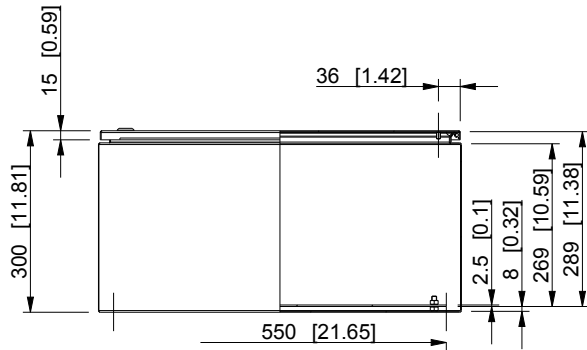

ID	Description	Date	By	Appr.
A				

Dimensions in mm [inches]

Material: Stainless steel, AISI 304	Color: -
-------------------------------------	----------

Supplier: -	Tool No: -	Weight [kg]: 17.40	Volume: -
-------------	------------	--------------------	-----------

**CASEMET**

Casemet Oy

ESSP604030

Scale	Date	15.06.16
-------	------	----------

1:12	By	VLe
------	----	-----

-	Checked	
---	---------	--

-	Ctrl	
---	------	--

Replaces:

Replaced:

Drw No: A

Ref: Cubo E

Code: ESSP604030

Sheet No:

model ESSP604030 PART

drawing ESSP\_1 DRAWING