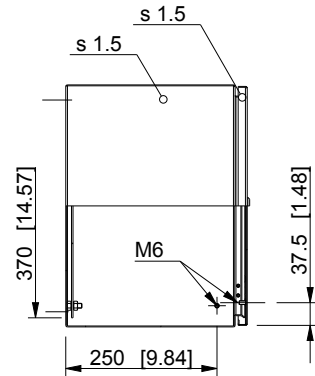

ID	Description	Date	By	Appr.
A				

Dimensions in mm [inches]

Material: Stainless steel, AISI 304	Color: -
-------------------------------------	----------

Supplier: -	Tool No: -	Weight [kg]: 17.40	Volume: -
-------------	------------	--------------------	-----------

Replaced:

Drw No: A

Ref: Cubo E

Code: ESSP604030

Sheet No:

model ESSP604030 PART

drawing ESSP\_1 DRAWING