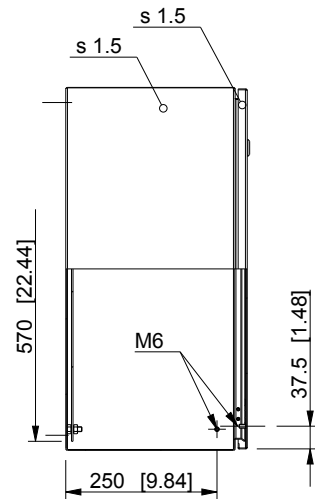

ID	Description	Date	By	Appr.
A				

Dimensions in mm [inches]

Material: Stainless steel, AISI 304	Color: -
-------------------------------------	----------

Supplier: -	Tool No: -	Weight [kg]: 23.98	Volume: -
-------------	------------	--------------------	-----------

CASEMET

Casemet Oy

ESSP606030

Scale	Date	15.06.16
1:12	By	VLe
-	Checked	
-	Ctrl	

Replaces:	
Replaced:	
Drw No:	A
Ref:	Cubo E
Code:	ESSP606030
Sheet No:	

model ESSP606030 PART

drawing ESSP_1 DRAWING