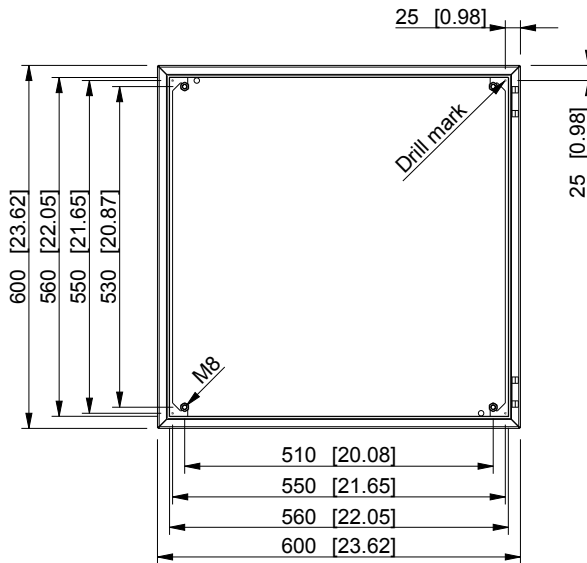

ID	Description	Date	By	Appr.
A				

Dimensions in mm [inches]

Material: Stainless steel, AISI 304	Color: -
-------------------------------------	----------

Supplier: -	Tool No: -	Weight [kg]: 23.98	Volume: -
-------------	------------	--------------------	-----------

CASEMET

Casemet Oy

ESSP606030

Scale	Date	15.06.16
1:12	By	VLe
-	Checked	
-	Ctrl	

Replaces:	
Replaced:	
Drw No:	A
Ref:	Cubo E
Code:	ESSP606030
Sheet No:	

model ESSP606030 PART

drawing ESSP_1 DRAWING