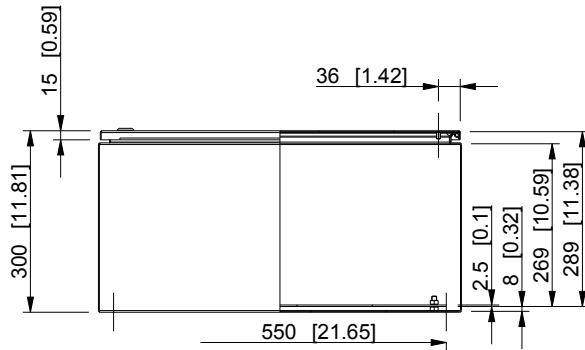

ID	Description	Date	By	Appr.
A				

Dimensions in mm [inches]

Material: Stainless steel, AISI 304	Color: -
-------------------------------------	----------

Supplier: -	Tool No: -	Weight [kg]: 23.98	Volume: -
-------------	------------	--------------------	-----------

CASEMET

Casemet Oy

ESSP606030

Scale	Date	15.06.16
1:12	By	VLe
-	Checked	
-	Ctrl	

Replaces:	
Replaced:	
Drw No:	A
Ref:	Cubo E
Code:	ESSP606030
Sheet No:	

model ESSP606030 PART

drawing ESSP_1 DRAWING