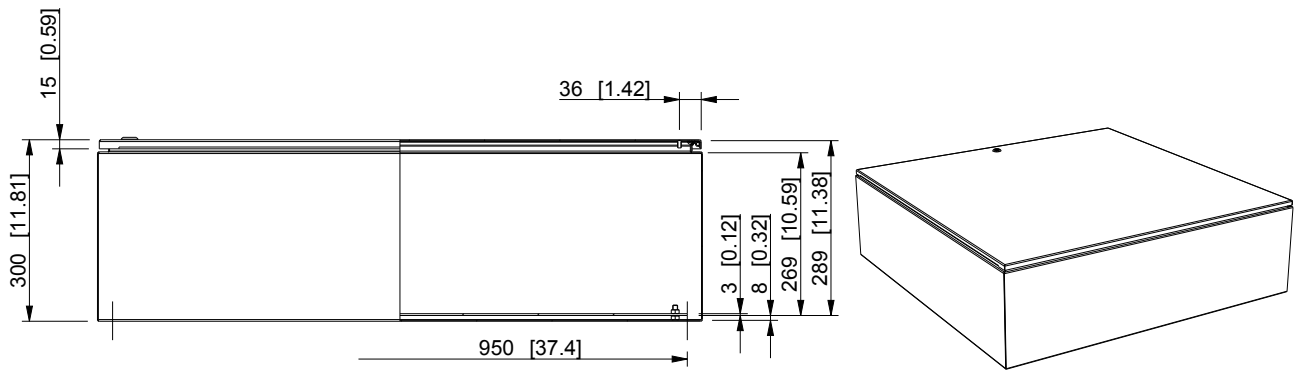

ID	Description	Date	By	Appr.
A				

Dimensions in mm [inches]

Material: Mild steel, polyester painted	Color: RAL 7035
---	-----------------

Supplier: -	Tool No: -	Weight [kg]: 64.40	Volume: -
-------------	------------	--------------------	-----------

CASEMET

Casemet Oy

EFEP10010030A

Scale	Date	07.07.16
1:12	By	PLe
-	Checked	
-	Ctrl	

Replaces:	
Replaced:	
Drw No:	A
Ref:	Cubo E
Code:	EFEP10010030A
Sheet No:	

model EFEP10010030A PART
drawing EFEP_1 DRAWING