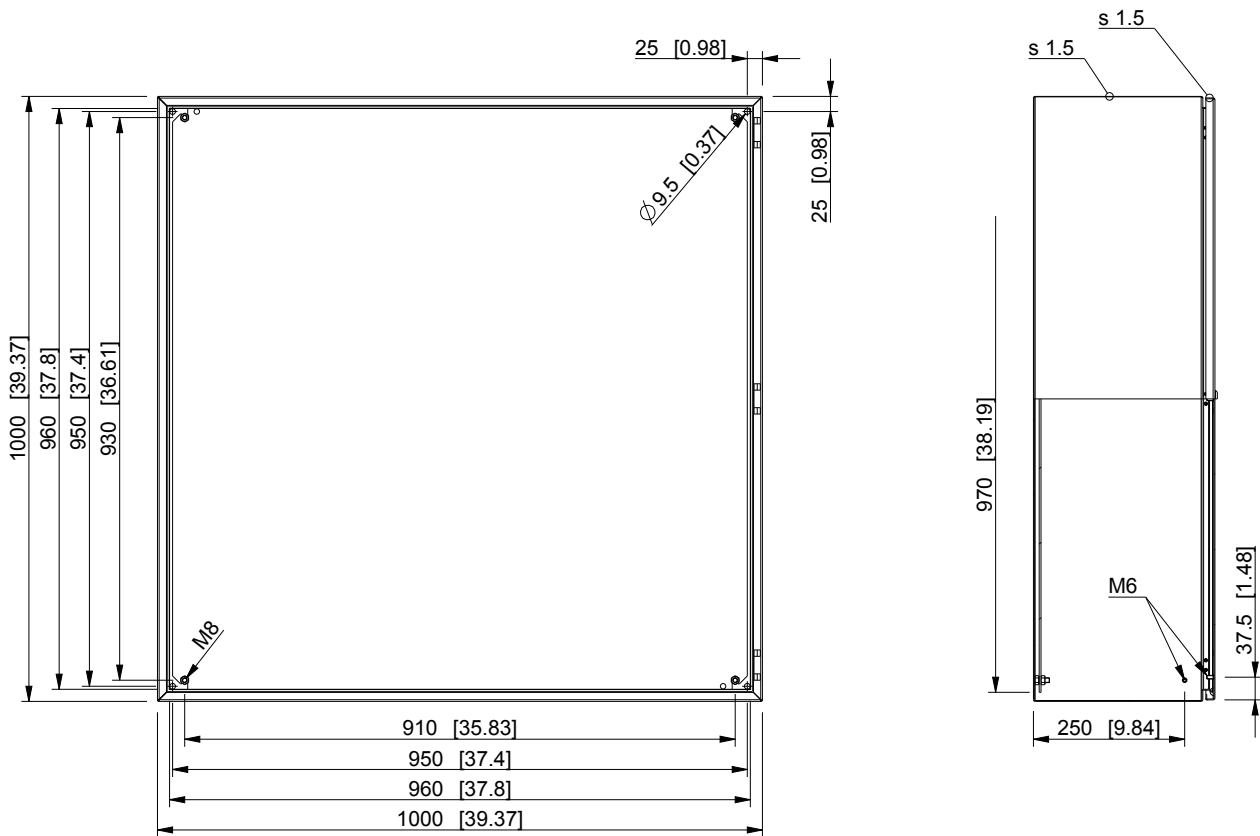

ID	Description	Date	By	Appr.
A				

Dimensions in mm [inches]

Material: Mild steel, polyester painted	Color: RAL 7035
---	-----------------

Supplier: -	Tool No: -	Weight [kg]: 64.40	Volume: -
-------------	------------	--------------------	-----------

CASEMET

Casemet Oy

EFEP10010030A

Scale	Date	07.07.16
1:12	By	PLe
-	Checked	
-	Ctrl	

Replaces:	
Replaced:	
Drw No:	A
Ref:	Cubo E
Code:	EFEP10010030A
Sheet No:	

model EFEP10010030A PART
drawing EFEP_1 DRAWING