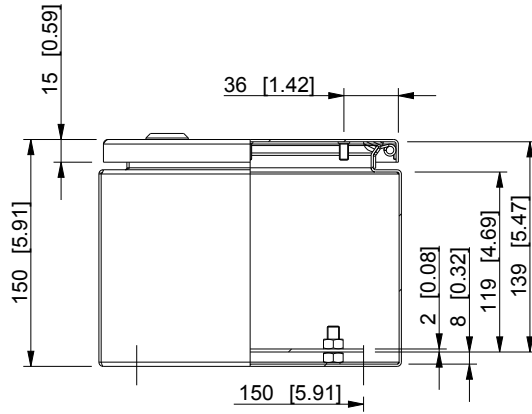

ID	Description	Date	By	Appr.
A				

Dimensions in mm [inches]

Material: Mild steel, polyester painted	Color: RAL 7035
---	-----------------

Supplier: -	Tool No: -	Weight [kg]: 4.19	Volume: -
-------------	------------	-------------------	-----------

**CASEMET**

Casemet Oy

EFEP203015A

Scale	Date	07.07.16
1:5	By	PLe
-	Checked	
-	Ctrl	

Replaces:	
Replaced:	
Drw No:	A
Ref:	Cubo E
Code:	EFEP203015A
Sheet No:	

model EFEP203015A PART

drawing EFEP DRAWING