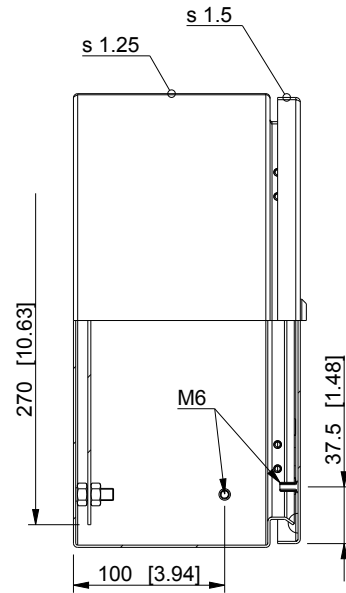

ID	Description	Date	By	Appr.
A				

Dimensions in mm [inches]

Material: Mild steel, polyester painted	Color: RAL 7035
---	-----------------

Supplier: -	Tool No: -	Weight [kg]: 4.19	Volume: -
-------------	------------	-------------------	-----------

**CASEMET**

Casemet Oy

EFEP203015A

Scale	Date	07.07.16
1:5	By	PLe
-	Checked	
-	Ctrl	

Replaces:	
Replaced:	
Drw No:	A
Ref:	Cubo E
Code:	EFEP203015A
Sheet No:	

model EFEP203015A PART

drawing EFEP DRAWING