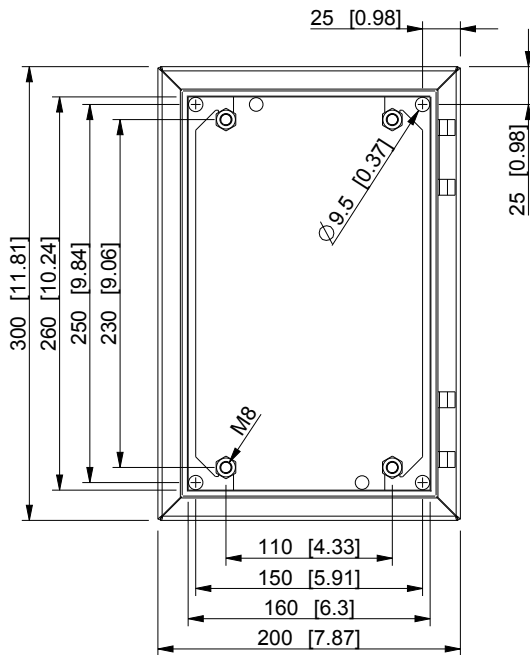

ID	Description	Date	By	Appr.
A				

Dimensions in mm [inches]

Material: Mild steel, polyester painted	Color: RAL 7035
---	-----------------

Supplier: -	Tool No: -	Weight [kg]: 4.19	Volume: -
-------------	------------	-------------------	-----------

**CASEMET**

Casemet Oy

EFEP203015A

Scale	Date	07.07.16
1:5	By	PLe
-	Checked	
-	Ctrl	

Replaces:	
Replaced:	
Drw No:	A
Ref:	Cubo E
Code:	EFEP203015A
Sheet No:	

model EFEP203015A PART

drawing EFEP DRAWING