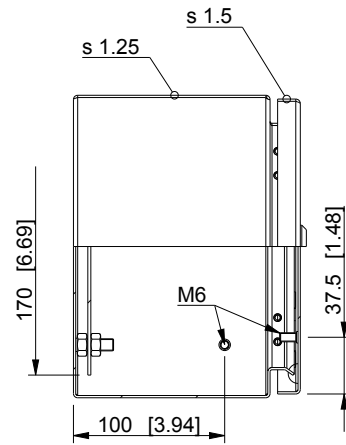

ID	Description	Date	By	Appr.
A				

Dimensions in mm [inches]

Material: Mild steel, polyester painted	Color: RAL 7035
---	-----------------

Supplier: -	Tool No: -	Weight [kg]: 4.22	Volume: -
-------------	------------	-------------------	-----------

CASEMET

Casemet Oy

EFEP302015A

Scale	Date	07.07.16
1:5	By	PLe
-	Checked	
-	Ctrl	

Replaces:	
Replaced:	
Drw No:	A
Ref:	Cubo E
Code:	EFEP302015A
Sheet No:	

model EFEP302015A PART

drawing EFEP DRAWING