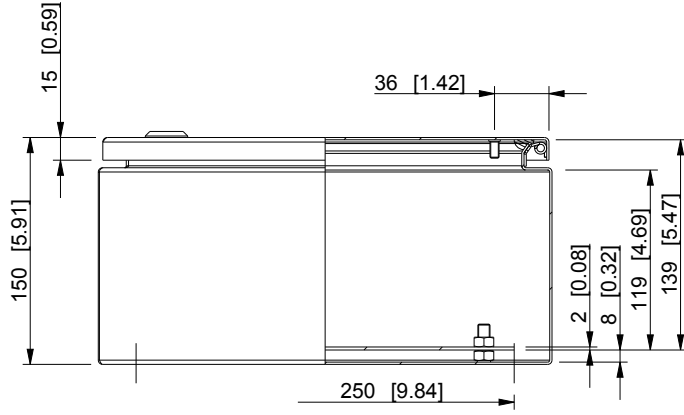

ID	Description	Date	By	Appr.
A				

Dimensions in mm [inches]

Material: Mild steel, polyester painted	Color: RAL 7035
---	-----------------

Supplier: -	Tool No: -	Weight [kg]: 4.22	Volume: -
-------------	------------	-------------------	-----------

CASEMET

Casemet Oy

EFEP302015A

Scale	Date	07.07.16
1:5	By	PLe
-	Checked	
-	Ctrl	

Replaces:	
Replaced:	
Drw No:	A
Ref:	Cubo E
Code:	EFEP302015A
Sheet No:	

model EFEP302015A PART

drawing EFEP DRAWING