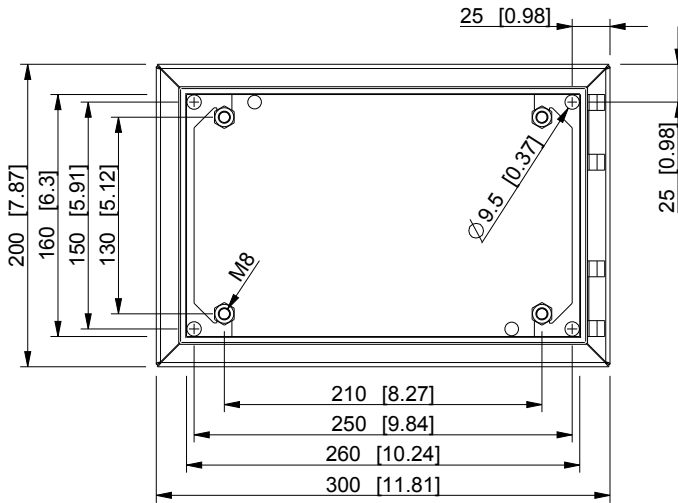

ID	Description	Date	By	Appr.
A				

Dimensions in mm [inches]

Material: Mild steel, polyester painted	Color: RAL 7035
---	-----------------

Supplier: -	Tool No: -	Weight [kg]: 4.22	Volume: -
-------------	------------	-------------------	-----------

CASEMET

Casemet Oy

EFEP302015A

Scale	Date	07.07.16
1:5	By	PLe
-	Checked	
-	Ctrl	

Replaces:	
Replaced:	
Drw No:	A
Ref:	Cubo E
Code:	EFEP302015A
Sheet No:	

model EFEP302015A PART

drawing EFEP DRAWING