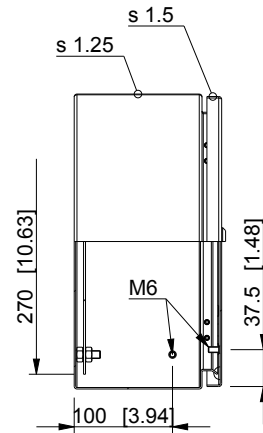

ID	Description	Date	By	Appr.
A				

Dimensions in mm [inches]

Material: Mild steel, polyester painted	Color: RAL 7035
---	-----------------

Supplier: -	Tool No: -	Weight [kg]: 5.73	Volume: -
-------------	------------	-------------------	-----------

**CASEMET**

Casemet Oy

EFEP303015A

Scale	Date	07.07.16
2:15	By	PLe
-	Checked	
-	Ctrl	

Replaces:	
Replaced:	
Drw No:	A
Ref:	Cubo E
Code:	EFEP303015A
Sheet No:	

model EFEP303015A PART

drawing EFEP DRAWING