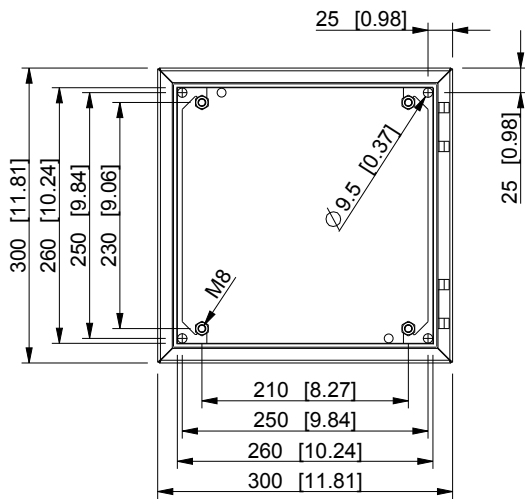

ID	Description	Date	By	Appr.
A				

Dimensions in mm [inches]

Material: Mild steel, polyester painted	Color: RAL 7035
---	-----------------

Supplier: -	Tool No: -	Weight [kg]: 5.73	Volume: -
-------------	------------	-------------------	-----------

**CASEMET**

Casemet Oy

EFEP303015A

Scale	Date	07.07.16
2:15	By	PLe
-	Checked	
-	Ctrl	

Replaces:	
Replaced:	
Drw No:	A
Ref:	Cubo E
Code:	EFEP303015A
Sheet No:	

model EFEP303015A PART

drawing EFEP DRAWING