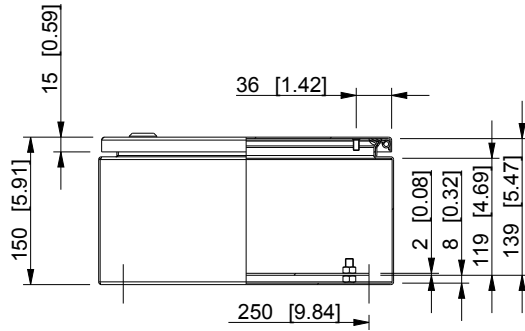

ID	Description	Date	By	Appr.
A				

Dimensions in mm [inches]

Material: Mild steel, polyester painted	Color: RAL 7035
---	-----------------

Supplier: -	Tool No: -	Weight [kg]: 5.73	Volume: -
-------------	------------	-------------------	-----------

**CASEMET**

Casemet Oy

EFEP303015A

Scale	Date	07.07.16
2:15	By	PLe
-	Checked	
-	Ctrl	

Replaces:	
Replaced:	
Drw No:	A
Ref:	Cubo E
Code:	EFEP303015A
Sheet No:	

model EFEP303015A PART

drawing EFEP DRAWING