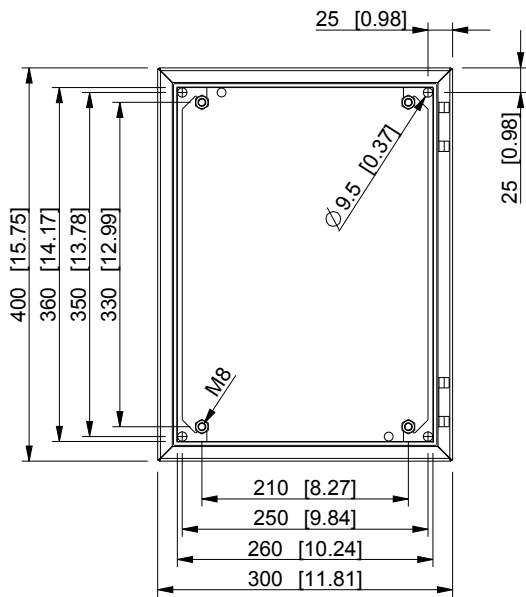

ID	Description	Date	By	Appr.
A				

Dimensions in mm [inches]

Material: Mild steel, polyester painted	Color: RAL 7035
---	-----------------

Supplier: -	Tool No: -	Weight [kg]: 8.05	Volume: -
-------------	------------	-------------------	-----------

CASEMET

Casemet Oy

EFEP304020A

Scale	Date	07.07.16
2:15	By	PLe
-	Checked	
-	Ctrl	

Replaces:	
Replaced:	
Drw No:	A
Ref:	Cubo E
Code:	EFEP304020A
Sheet No:	

model EFEP304020A PART

drawing EFEP DRAWING