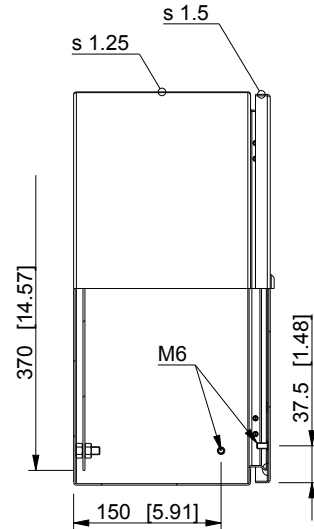

ID	Description	Date	By	Appr.
A				

Dimensions in mm [inches]

Material: Mild steel, polyester painted	Color: RAL 7035
---	-----------------

Supplier: -	Tool No: -	Weight [kg]: 8.05	Volume: -
-------------	------------	-------------------	-----------

CASEMET

Casemet Oy

EFEP304020A

Scale	Date	07.07.16
2:15	By	PLe
-	Checked	
-	Ctrl	

Replaces:	
Replaced:	
Drw No:	A
Ref:	Cubo E
Code:	EFEP304020A
Sheet No:	

model EFEP304020A PART

drawing EFEP DRAWING