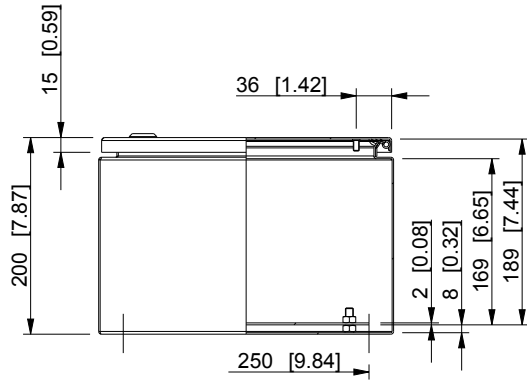

ID	Description	Date	By	Appr.
A				

Dimensions in mm [inches]

Material: Mild steel, polyester painted	Color: RAL 7035
---	-----------------

Supplier: -	Tool No: -	Weight [kg]: 8.05	Volume: -
-------------	------------	-------------------	-----------

CASEMET

Casemet Oy

EFEP304020A

Scale	Date	07.07.16
2:15	By	PLe
-	Checked	
-	Ctrl	

Replaces:	
Replaced:	
Drw No:	A
Ref:	Cubo E
Code:	EFEP304020A
Sheet No:	

model EFEP304020A PART

drawing EFEP DRAWING