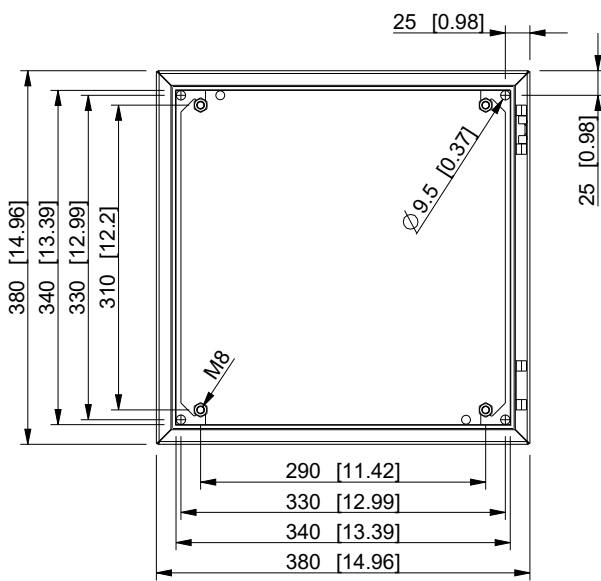

ID	Description	Date	By	Appr.
A				

Dimensions in mm [inches]

Material: Mild steel, polyester painted	Color: RAL7035
---	----------------

Supplier: -	Tool No: -	Weight [kg]: 9.31	Volume: 0
-------------	------------	-------------------	-----------

model EFEP383820A PART drawing EFEP DRAWING			<h1>EFEP383820A</h1>	Replaces:	
				Replaced:	
	Scale	Date		17.12.17	Drw No: A
	2:15	By		PL/VLe	Ref: Cubo E
	-	Checked			Code: EFEP383820A
-	Ctrl		Sheet No:		