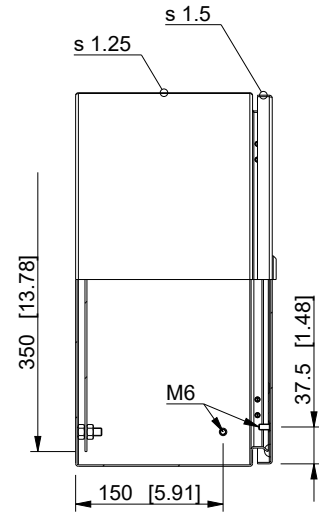

ID	Description	Date	By	Appr.
A				

Dimensions in mm [inches]

Material: Mild steel, polyester painted	Color: RAL7035
---	----------------

Supplier: -	Tool No: -	Weight [kg]: 9.31	Volume: 0
-------------	------------	-------------------	-----------

model EFEP383820A PART drawing EFEP DRAWING			<h1>EFEP383820A</h1>	Replaces:	
				Replaced:	
	Scale	Date		17.12.17	Drw No: A
	2:15	By		PL/VLe	Ref: Cubo E
	-	Checked			Code: EFEP383820A
-	Ctrl		Sheet No:		