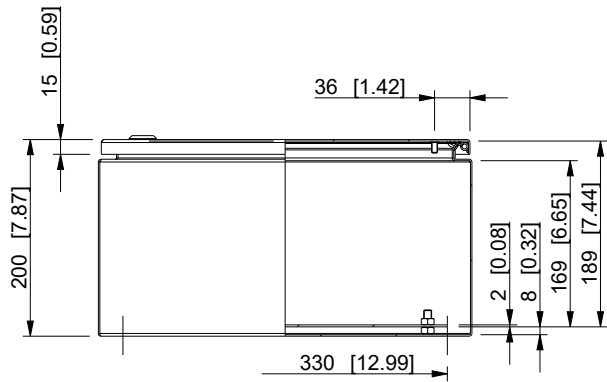

ID	Description	Date	By	Appr.
A				

Dimensions in mm [inches]

Material: Mild steel, polyester painted	Color: RAL7035
---	----------------

Supplier: -	Tool No: -	Weight [kg]: 9.31	Volume: 0
-------------	------------	-------------------	-----------

model EFEP383820A PART drawing EFEP DRAWING			<h1>EFEP383820A</h1>	Replaces:	
				Replaced:	
	Scale	Date		17.12.17	Drw No: A
	2:15	By		PL/VLe	Ref: Cubo E
	-	Checked			Code: EFEP383820A
-	Ctrl		Sheet No:		