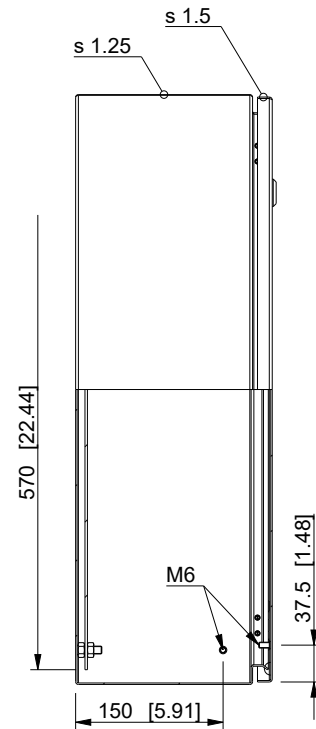

ID	Description	Date	By	Appr.
A				

Dimensions in mm [inches]

Material: Mild steel, polyester painted	Color: RAL7035
---	----------------

Supplier: -	Tool No: -	Weight [kg]: 11.36	Volume: 0
-------------	------------	--------------------	-----------

CASEMET			EFEP386020A
Casemet Oy			
Scale	Date	17.12.17	
2:15	By	PL/VLe	
-	Checked		
-	Ctrl		

Replaces:	
Replaced:	
Drw No:	A
Ref:	Cubo E
Code:	EFEP386020A
Sheet No:	

model EFEP386020A PART
drawing EFEP DRAWING