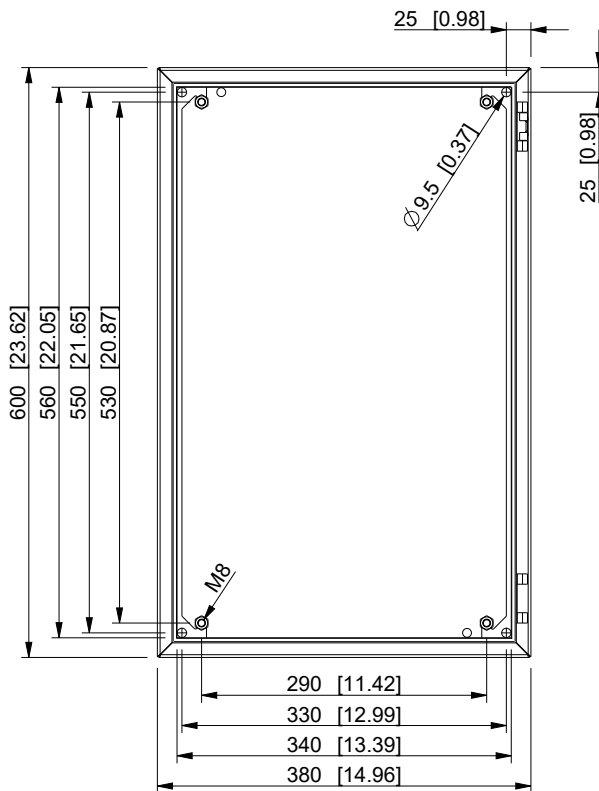

ID	Description	Date	By	Appr.
A				

Dimensions in mm [inches]

Material: Mild steel, polyester painted	Color: RAL7035
---	----------------

Supplier: -	Tool No: -	Weight [kg]: 11.36	Volume: 0
-------------	------------	--------------------	-----------

CASEMET			EFEP386020A
Casemet Oy			
Scale	Date	17.12.17	
2:15	By	PL/VLe	
-	Checked		
-	Ctrl		

Replaces:	
Replaced:	
Drw No:	A
Ref:	Cubo E
Code:	EFEP386020A
Sheet No:	

model EFEP386020A PART
drawing EFEP DRAWING