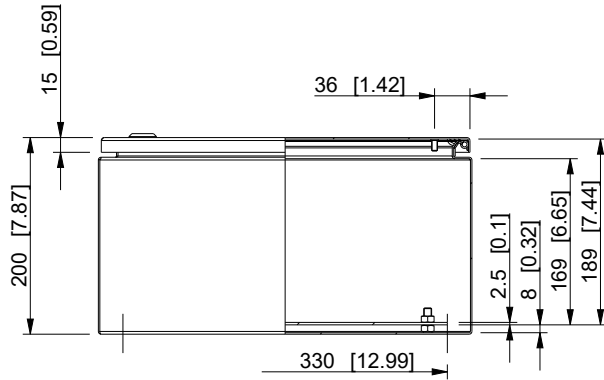

ID	Description	Date	By	Appr.
A				

Dimensions in mm [inches]

Material: Mild steel, polyester painted	Color: RAL7035
---	----------------

Supplier: -	Tool No: -	Weight [kg]: 11.36	Volume: 0
-------------	------------	--------------------	-----------

CASEMET			EFEP386020A
Casemet Oy			
Scale	Date	17.12.17	
2:15	By	PL/VLe	
-	Checked		
-	Ctrl		

Replaces:	
Replaced:	
Drw No:	A
Ref:	Cubo E
Code:	EFEP386020A
Sheet No:	

model EFEP386020A PART
drawing EFEP DRAWING