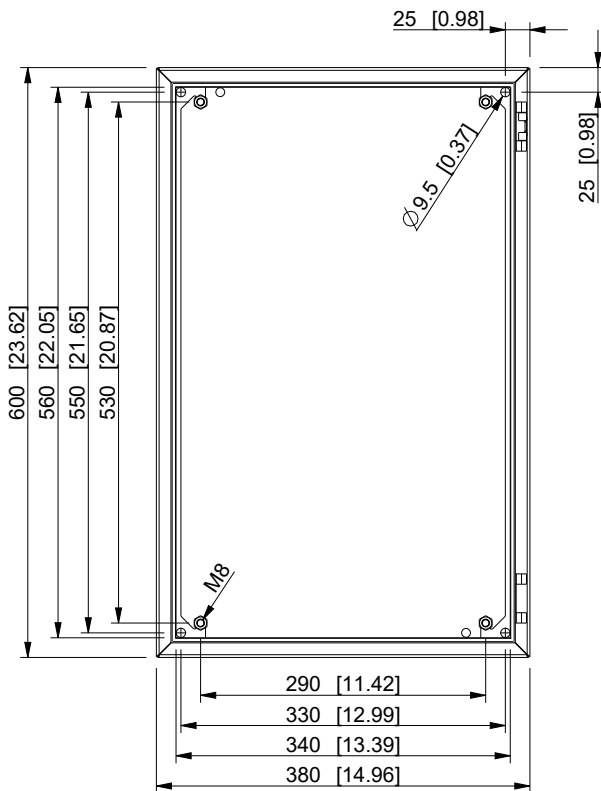

ID	Description	Date	By	Appr.
A				

Dimensions in mm [inches]

Material: Mild steel, polyester painted	Color: RAL7035
-----------------------------------------	----------------

Supplier: -	Tool No: -	Weight [kg]: 13.66	Volume: 0
-------------	------------	--------------------	-----------

CASEMET
Casemet Oy

EFEP386030A

Scale	Date	17.12.17
2:15	By	PL/VLe
-	Checked	
-	Ctrl	

Replaces:	
Replaced:	
Drw No:	A
Ref:	Cubo E
Code:	EFEP386030A
Sheet No:	

model EFEP386030A PART
drawing EFEP DRAWING