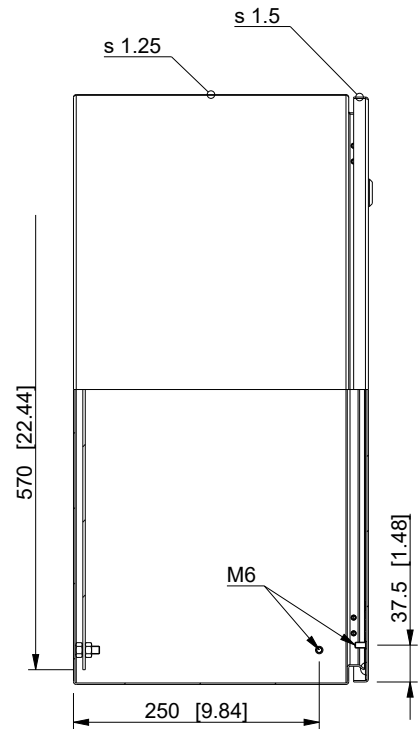

ID	Description	Date	By	Appr.
A				

Dimensions in mm [inches]

Material: Mild steel, polyester painted	Color: RAL7035
-----------------------------------------	----------------

Supplier: -	Tool No: -	Weight [kg]: 13.66	Volume: 0
-------------	------------	--------------------	-----------

CASEMET
Casemet Oy

EFEP386030A

Scale	Date	17.12.17
2:15	By	PL/VLe
-	Checked	
-	Ctrl	

Replaces:	
Replaced:	
Drw No:	A
Ref:	Cubo E
Code:	EFEP386030A
Sheet No:	

model EFEP386030A PART
drawing EFEP DRAWING