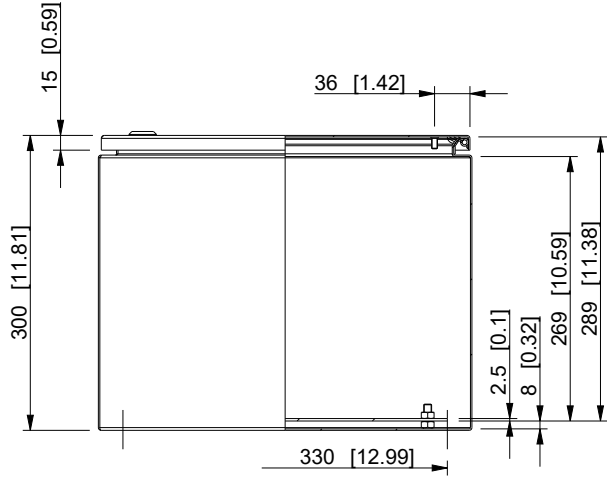

ID	Description	Date	By	Appr.
A				

Dimensions in mm [inches]

Material: Mild steel, polyester painted	Color: RAL7035
-----------------------------------------	----------------

Supplier: -	Tool No: -	Weight [kg]: 13.66	Volume: 0
-------------	------------	--------------------	-----------

CASEMET
Casemet Oy

EFEP386030A

Scale	Date	17.12.17
2:15	By	PL/VLe
-	Checked	
-	Ctrl	

Replaces:	
Replaced:	
Drw No:	A
Ref:	Cubo E
Code:	EFEP386030A
Sheet No:	

model EFEP386030A PART
drawing EFEP DRAWING