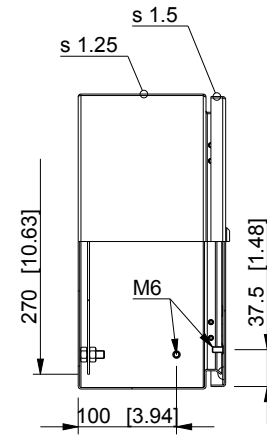

ID	Description	Date	By	Appr.
A				

Dimensions in mm [inches]

Material: Mild steel, polyester painted	Color: RAL 7035
---	-----------------

Supplier: -	Tool No: -	Weight [kg]: 7.26	Volume: -
-------------	------------	-------------------	-----------

**CASEMET**

Casemet Oy

EFEP403015A

Scale: 2:15 Date: 07.07.16

By: PLe

Checked:

Ctrl:

Replaces:

Replaced:

Drw No: A

Ref: Cubo E

Code: EFEP403015A

Sheet No:

model EFEP403015A PART

drawing EFEP DRAWING