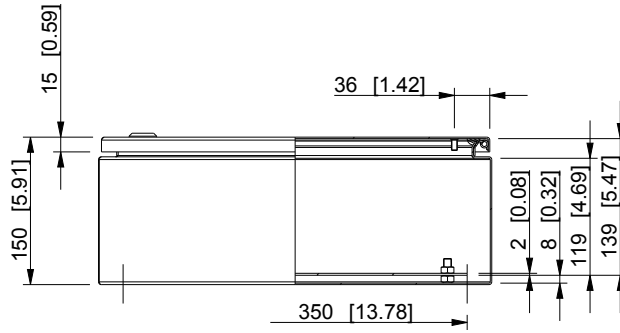

ID	Description	Date	By	Appr.
A				

Dimensions in mm [inches]

Material: Mild steel, polyester painted	Color: RAL 7035
---	-----------------

Supplier: -	Tool No: -	Weight [kg]: 7.26	Volume: -
-------------	------------	-------------------	-----------

**CASEMET**

Casemet Oy

EFEP403015A

Scale: 2:15 Date: 07.07.16

By: PLe

Checked:

Ctrl:

Replaces:

Replaced:

Drw No: A

Ref: Cubo E

Code: EFEP403015A

Sheet No:

model EFEP403015A PART

drawing EFEP DRAWING