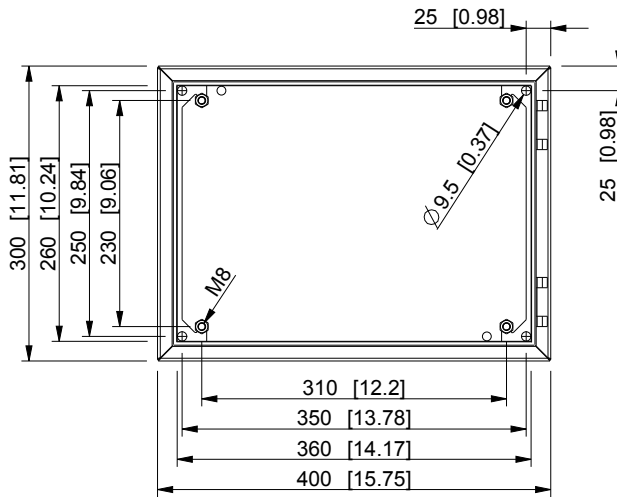

ID	Description	Date	By	Appr.
A				

Dimensions in mm [inches]

Material: Mild steel, polyester painted	Color: RAL 7035
---	-----------------

Supplier: -	Tool No: -	Weight [kg]: 7.26	Volume: -
-------------	------------	-------------------	-----------

**CASEMET**

Casemet Oy

EFEP403015A

Scale: 2:15 Date: 07.07.16

By: PLe

Checked:

Ctrl:

Replaces:

Replaced:

Drw No: A

Ref: Cubo E

Code: EFEP403015A

Sheet No:

model EFEP403015A PART

drawing EFEP DRAWING