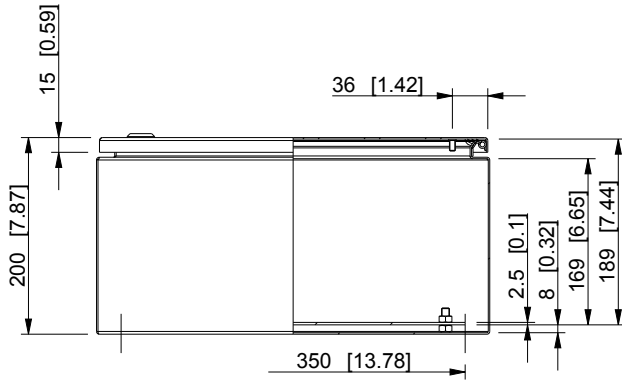

ID	Description	Date	By	Appr.
A				

Dimensions in mm [inches]

Material: Mild steel, polyester painted	Color: RAL 7035
---	-----------------

Supplier: -	Tool No: -	Weight [kg]: 14.98	Volume: -
-------------	------------	--------------------	-----------

CASEMET

Casemet Oy

EFEP406020A

Scale: 2:15 Date: 07.07.16

By: PLe

Checked:

Ctrl:

Replaces:

Replaced:

Drw No: A

Ref: Cubo E

Code: EFEP406020A

Sheet No:

model EFEP406020A PART

drawing EFEP DRAWING