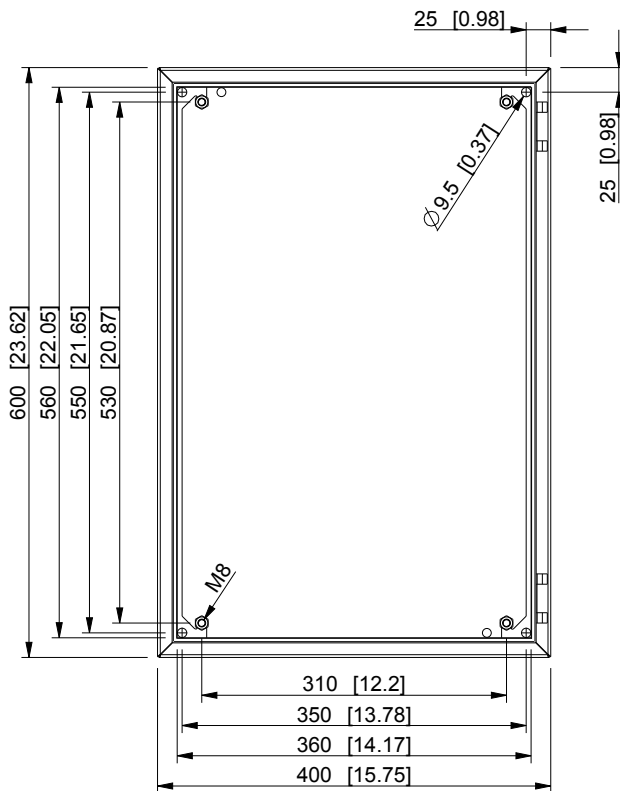

ID	Description	Date	By	Appr.
A				

Dimensions in mm [inches]

Material: Mild steel, polyester painted	Color: RAL 7035
---	-----------------

Supplier: -	Tool No: -	Weight [kg]: 14.98	Volume: -
-------------	------------	--------------------	-----------

CASEMET

Casemet Oy

EFEP406020A

Scale: 2:15 Date: 07.07.16

By: PLe

Checked:

Ctrl:

Replaces:

Replaced:

Drw No: A

Ref: Cubo E

Code: EFEP406020A

Sheet No:

model EFEP406020A PART

drawing EFEP DRAWING