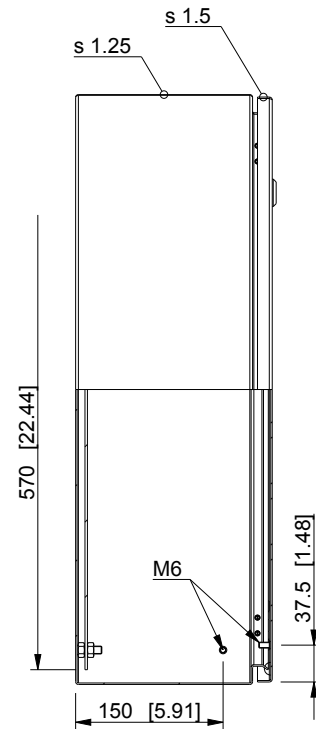

ID	Description	Date	By	Appr.
A				

Dimensions in mm [inches]

Material: Mild steel, polyester painted	Color: RAL 7035
---	-----------------

Supplier: -	Tool No: -	Weight [kg]: 14.98	Volume: -
-------------	------------	--------------------	-----------

CASEMET

Casemet Oy

EFEP406020A

Scale: 2:15 Date: 07.07.16

By: PLe

Checked:

Ctrl:

Replaces:

Replaced:

Drw No: A

Ref: Cubo E

Code: EFEP406020A

Sheet No:

model EFEP406020A PART

drawing EFEP DRAWING