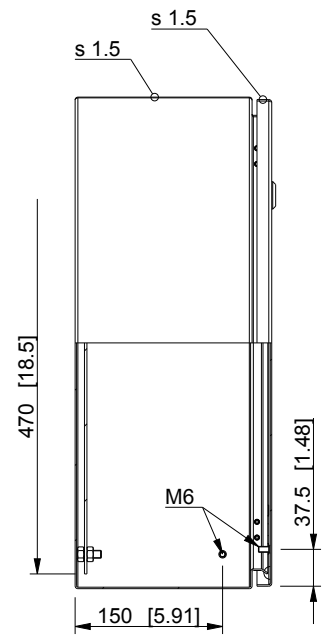

ID	Description	Date	By	Appr.
A				

Dimensions in mm [inches]

Material: Mild steel, polyester painted	Color: RAL 7035
---	-----------------

Supplier: -	Tool No: -	Weight [kg]: 15.45	Volume: -
-------------	------------	--------------------	-----------

model EFEP505020A PART drawing EFEP_1 DRAWING			<h1>EFEP505020A</h1>	Replaces:	
	Casemet Oy			Replaced:	
	Scale	Date		07.07.16	Drw No: A
	2:15	By		PLe	Ref: Cubo E
	-	Checked			Code: EFEP505020A
	-	Ctrl			Sheet No: