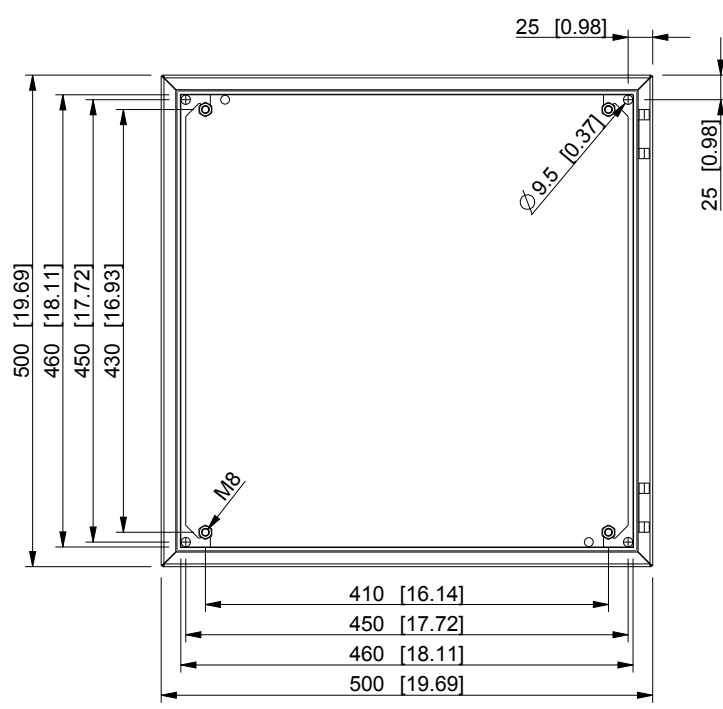

ID	Description	Date	By	Appr.
A				

Dimensions in mm [inches]

Material: Mild steel, polyester painted	Color: RAL 7035
---	-----------------

Supplier: -	Tool No: -	Weight [kg]: 15.45	Volume: -
-------------	------------	--------------------	-----------

model EFEP505020A PART drawing EFEP_1 DRAWING			<h1>EFEP505020A</h1>	Replaces:	
	Casemet Oy			Replaced:	
	Scale	Date		07.07.16	Drw No: A
	2:15	By		PLe	Ref: Cubo E
	-	Checked			Code: EFEP505020A
	-	Ctrl			Sheet No: