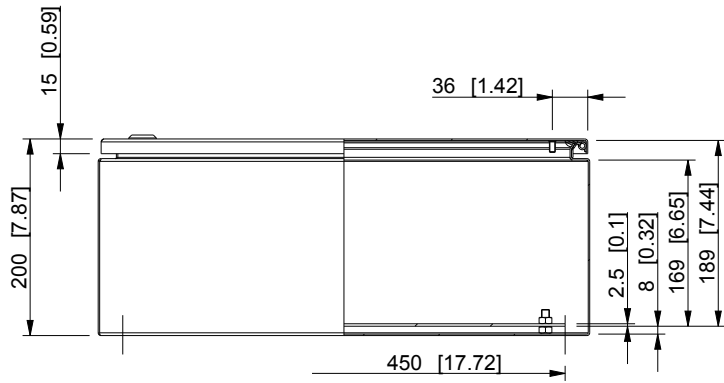

ID	Description	Date	By	Appr.
A				

Dimensions in mm [inches]

Material: Mild steel, polyester painted	Color: RAL 7035
---	-----------------

Supplier: -	Tool No: -	Weight [kg]: 15.45	Volume: -
-------------	------------	--------------------	-----------

model EFEP505020A PART drawing EFEP_1 DRAWING			<h1>EFEP505020A</h1>	Replaces:	
	Casemet Oy			Replaced:	
	Scale	Date		07.07.16	Drw No: A
	2:15	By		PLe	Ref: Cubo E
	-	Checked			Code: EFEP505020A
	-	Ctrl			Sheet No: