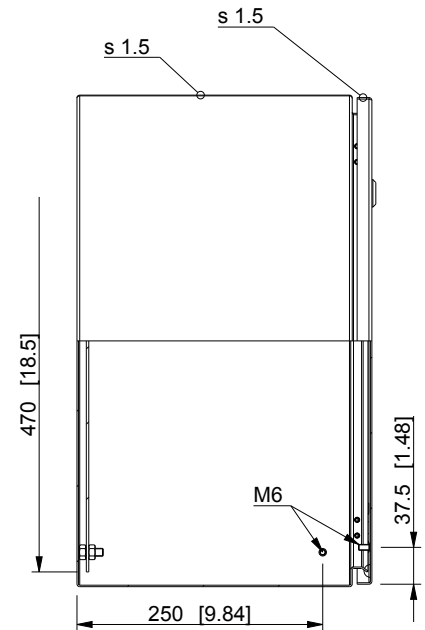

ID	Description	Date	By	Appr.
A				

Dimensions in mm [inches]

Material: Mild steel, polyester painted	Color: RAL 7035
---	-----------------

Supplier: -	Tool No: -	Weight [kg]: 17.80	Volume: -
-------------	------------	--------------------	-----------

model EFEP505030A PART drawing EFEP_1 DRAWING			<h1>EFEP505030A</h1>	Replaces:	
				Replaced:	
	Scale	Date		07.07.16	Drw No: A
	2:15	By		PLe	Ref: Cubo E
	-	Checked			Code: EFEP505030A
-	Ctrl		Sheet No:		