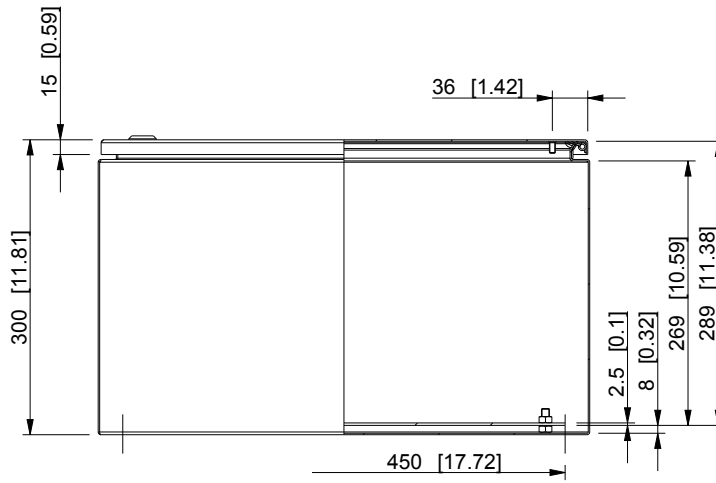

ID	Description	Date	By	Appr.
A				

Dimensions in mm [inches]

Material: Mild steel, polyester painted	Color: RAL 7035
---	-----------------

Supplier: -	Tool No: -	Weight [kg]: 17.80	Volume: -
-------------	------------	--------------------	-----------

model EFEP505030A PART drawing EFEP_1 DRAWING			<h1>EFEP505030A</h1>	Replaces:	
				Replaced:	
	Scale	Date		07.07.16	Drw No: A
	2:15	By		PLe	Ref: Cubo E
	-	Checked			Code: EFEP505030A
-	Ctrl		Sheet No:		