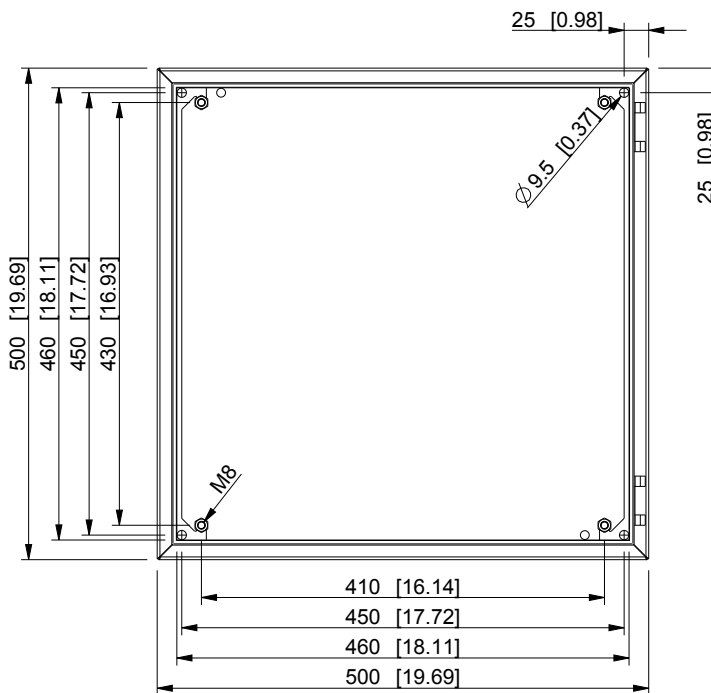

ID	Description	Date	By	Appr.
A				

Dimensions in mm [inches]

Material: Mild steel, polyester painted	Color: RAL 7035
---	-----------------

Supplier: -	Tool No: -	Weight [kg]: 17.80	Volume: -
-------------	------------	--------------------	-----------

model EFEP505030A PART drawing EFEP_1 DRAWING			<h1>EFEP505030A</h1>	Replaces:	
				Replaced:	
	Scale	Date		07.07.16	Drw No: A
	2:15	By		PLe	Ref: Cubo E
	-	Checked			Code: EFEP505030A
-	Ctrl		Sheet No:		