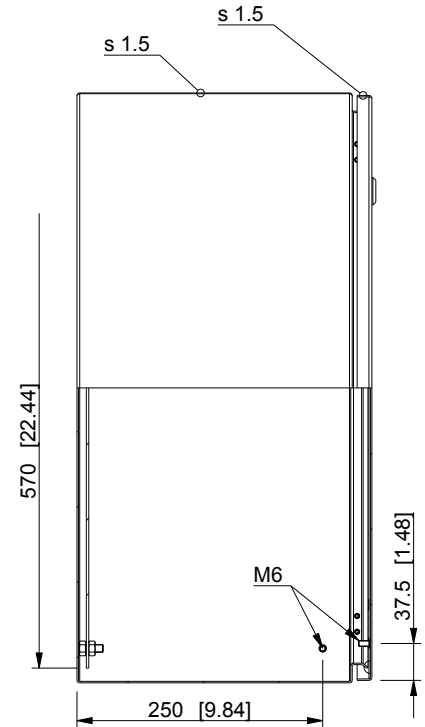

ID	Description	Date	By	Appr.
A				

Dimensions in mm [inches]

Material: Mild steel, polyester painted	Color: RAL 7035
---	-----------------

Supplier: -	Tool No: -	Weight [kg]: 20.62	Volume: -
-------------	------------	--------------------	-----------

**CASEMET**

Casemet Oy

EFEP506030A

Scale	Date	07.07.16
2:15	By	PLe
-	Checked	
-	Ctrl	

Replaces:	
Replaced:	
Drw No:	A
Ref:	Cubo E
Code:	EFEP506030A
Sheet No:	

model EFEP506030A PART

drawing EFEP\_1 DRAWING