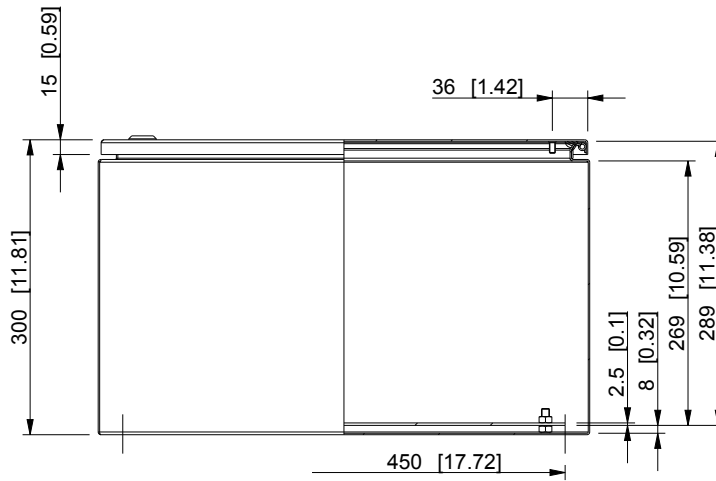

ID	Description	Date	By	Appr.
A				

Dimensions in mm [inches]

Material: Mild steel, polyester painted	Color: RAL 7035
---	-----------------

Supplier: -	Tool No: -	Weight [kg]: 20.62	Volume: -
-------------	------------	--------------------	-----------

**CASEMET**

Casemet Oy

EFEP506030A

Scale	Date	07.07.16
2:15	By	PLe
-	Checked	
-	Ctrl	

Replaces:	
Replaced:	
Drw No:	A
Ref:	Cubo E
Code:	EFEP506030A
Sheet No:	

model EFEP506030A PART

drawing EFEP\_1 DRAWING