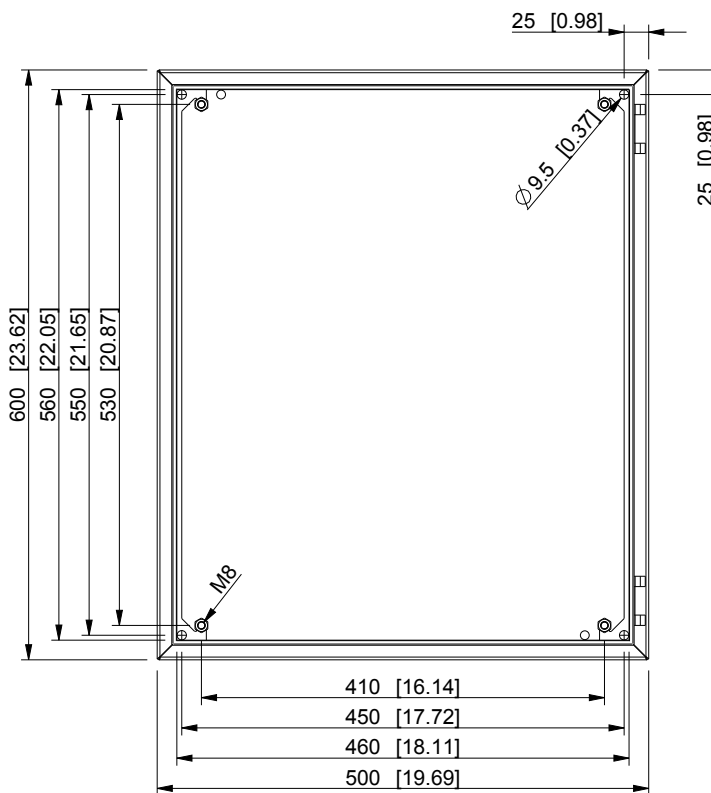

ID	Description	Date	By	Appr.
A				

Dimensions in mm [inches]

Material: Mild steel, polyester painted	Color: RAL 7035
---	-----------------

Supplier: -	Tool No: -	Weight [kg]: 20.62	Volume: -
-------------	------------	--------------------	-----------

**CASEMET**

Casemet Oy

EFEP506030A

Scale	Date	07.07.16
2:15	By	PLe
-	Checked	
-	Ctrl	

Replaces:	
Replaced:	
Drw No:	A
Ref:	Cubo E
Code:	EFEP506030A
Sheet No:	

model EFEP506030A PART

drawing EFEP\_1 DRAWING