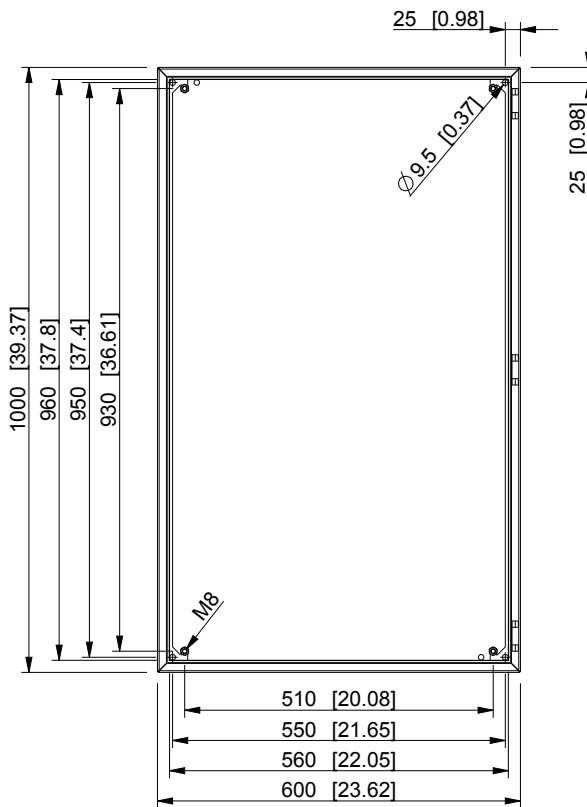

ID	Description	Date	By	Appr.
A				

Dimensions in mm [inches]

Material: Mild steel, polyester painted	Color: RAL 7035
---	-----------------

Supplier: -	Tool No: -	Weight [kg]: 39.06	Volume: -
-------------	------------	--------------------	-----------

model drawing	EFEP6010030A PART EFEP_1 DRAWING	 		<h1>EFEP6010030A</h1>	Replaces:	
		Casemet Oy			Replaced:	
		Scale	Date		07.07.16	Drw No: A
		1:12	By		PLe	Ref: Cubo E
		-	Checked			Code: EFEP6010030A
-	Ctrl		Sheet No:			