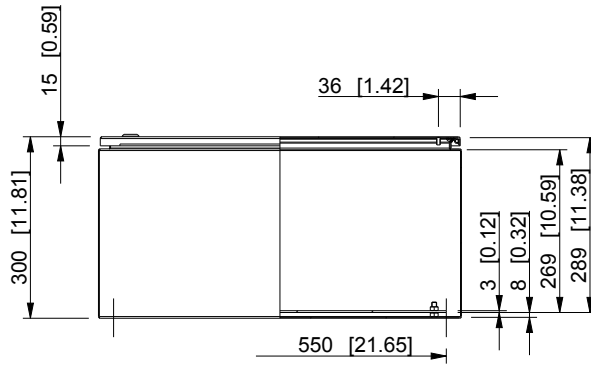

ID	Description	Date	By	Appr.
A				

Dimensions in mm [inches]

Material: Mild steel, polyester painted	Color: RAL 7035
---	-----------------

Supplier: -	Tool No: -	Weight [kg]: 39.06	Volume: -
-------------	------------	--------------------	-----------

model drawing	EFEP6010030A PART EFEP_1 DRAWING	 		<h1>EFEP6010030A</h1>	Replaces:	
		Casemet Oy			Replaced:	
		Scale	Date		07.07.16	Drw No: A
		1:12	By		PLe	Ref: Cubo E
		-	Checked			Code: EFEP6010030A
-	Ctrl		Sheet No:			