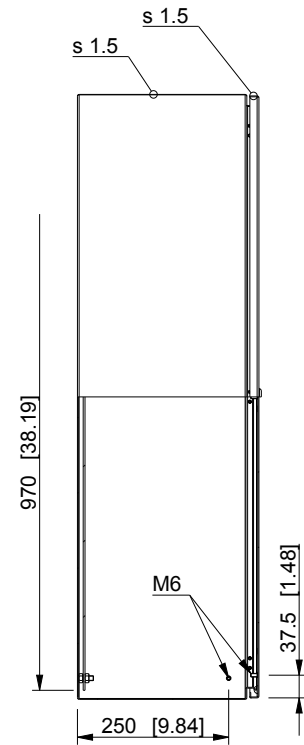

ID	Description	Date	By	Appr.
A				

Dimensions in mm [inches]

Material: Mild steel, polyester painted	Color: RAL 7035
---	-----------------

Supplier: -	Tool No: -	Weight [kg]: 39.06	Volume: -
-------------	------------	--------------------	-----------

model drawing	EFEP6010030A PART EFEP_1 DRAWING	 		<h1>EFEP6010030A</h1>	Replaces:	
		Casemet Oy			Replaced:	
		Scale	Date		07.07.16	Drw No: A
		1:12	By		PLe	Ref: Cubo E
		-	Checked			Code: EFEP6010030A
-	Ctrl		Sheet No:			