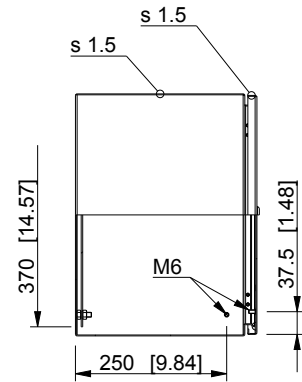

ID	Description	Date	By	Appr.
A				

Dimensions in mm [inches]

Material: Mild steel, polyester painted	Color: RAL 7035
---	-----------------

Supplier: -	Tool No: -	Weight [kg]: 17.41	Volume: -
-------------	------------	--------------------	-----------

CASEMET

Casemet Oy

EFEP604030A

Scale Date 07.07.16

1:12 By PLe

- Checked

- Ctrl

Replaces:

Replaced:

Drw No: A

Ref: Cubo E

Code: EFEP604030A

Sheet No:

model EFEP604030A PART

drawing EFEP_1 DRAWING