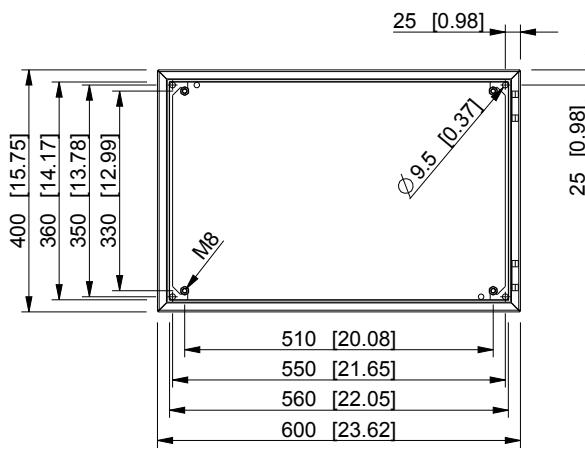

ID	Description	Date	By	Appr.
A				

Dimensions in mm [inches]

Material: Mild steel, polyester painted	Color: RAL 7035
---	-----------------

Supplier: -	Tool No: -	Weight [kg]: 17.41	Volume: -
-------------	------------	--------------------	-----------

CASEMET

Casemet Oy

EFEP604030A

Scale Date 07.07.16

1:12 By PLe

- Checked

- Ctrl

Replaces:

Replaced:

Drw No: A

Ref: Cubo E

Code: EFEP604030A

Sheet No:

model EFEP604030A PART

drawing EFEP_1 DRAWING