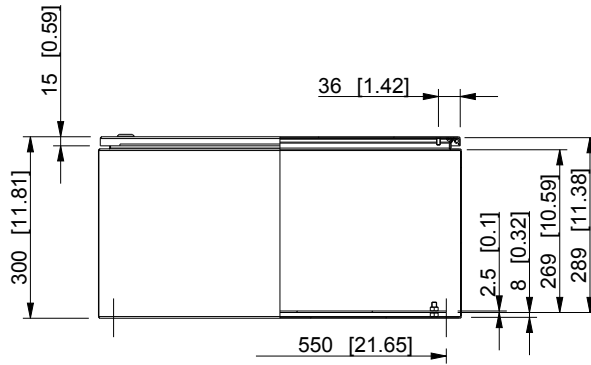

ID	Description	Date	By	Appr.
A				

Dimensions in mm [inches]

Material: Mild steel, polyester painted	Color: RAL 7035
---	-----------------

Supplier: -	Tool No: -	Weight [kg]: 17.41	Volume: -
-------------	------------	--------------------	-----------

CASEMET

Casemet Oy

EFEP604030A

Scale Date 07.07.16

1:12 By PLe

- Checked

- Ctrl

Replaces:

Replaced:

Drw No: A

Ref: Cubo E

Code: EFEP604030A

Sheet No:

model EFEP604030A PART

drawing EFEP_1 DRAWING