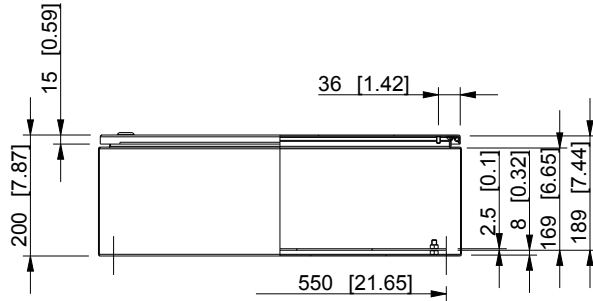

ID	Description	Date	By	Appr.
A				

Dimensions in mm [inches]

Material: Mild steel, polyester painted	Color: RAL 7035
---	-----------------

Supplier: -	Tool No: -	Weight [kg]: 21.17	Volume: -
-------------	------------	--------------------	-----------

model EFEP606020A PART drawing EFEP_1 DRAWING			<h1>EFEP606020A</h1>	Replaces:
				Replaced:
	Casemet Oy			Drw No: A
	Scale	Date		Ref: Cubo E
	1:12	07.07.16		Code: EFEP606020A
	-	By PLe		Sheet No:
-	Checked			
-	Ctrl			