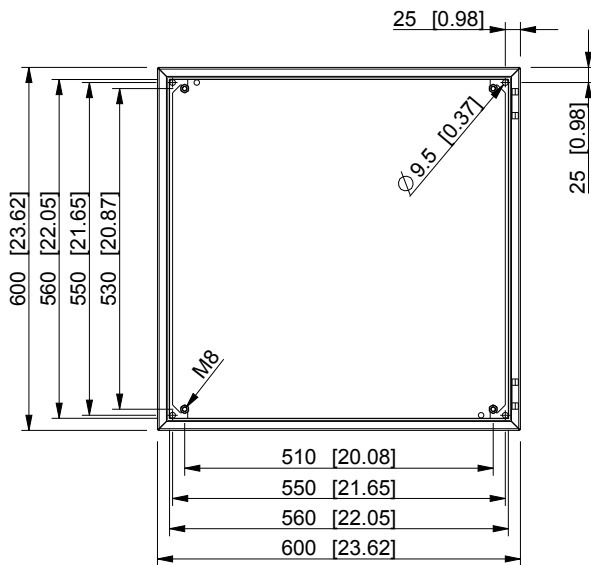

ID	Description	Date	By	Appr.
A				

Dimensions in mm [inches]

Material: Mild steel, polyester painted	Color: RAL 7035
---	-----------------

Supplier: -	Tool No: -	Weight [kg]: 21.17	Volume: -
-------------	------------	--------------------	-----------

model EFEP606020A PART drawing EFEP_1 DRAWING			<h1>EFEP606020A</h1>	Replaces:
				Replaced:
	Casemet Oy			Drw No: A
	Scale	Date		Ref: Cubo E
	1:12	07.07.16		Code: EFEP606020A
	-	By PLe		Sheet No:
-	Checked			
-	Ctrl			