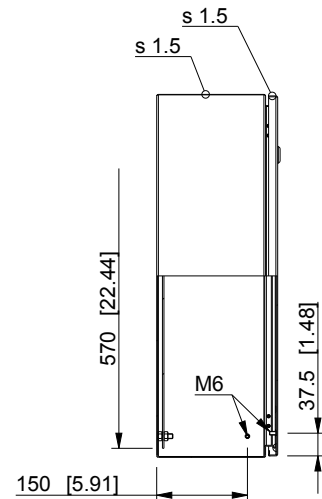

ID	Description	Date	By	Appr.
A				

Dimensions in mm [inches]

Material: Mild steel, polyester painted	Color: RAL 7035
---	-----------------

Supplier: -	Tool No: -	Weight [kg]: 21.17	Volume: -
-------------	------------	--------------------	-----------

model EFEP606020A PART drawing EFEP_1 DRAWING			<h1>EFEP606020A</h1>	Replaces:
				Replaced:
	Casemet Oy			Drw No: A
	Scale	Date		Ref: Cubo E
	1:12	07.07.16		Code: EFEP606020A
	-	By PLe		Sheet No:
-	Checked			
-	Ctrl			