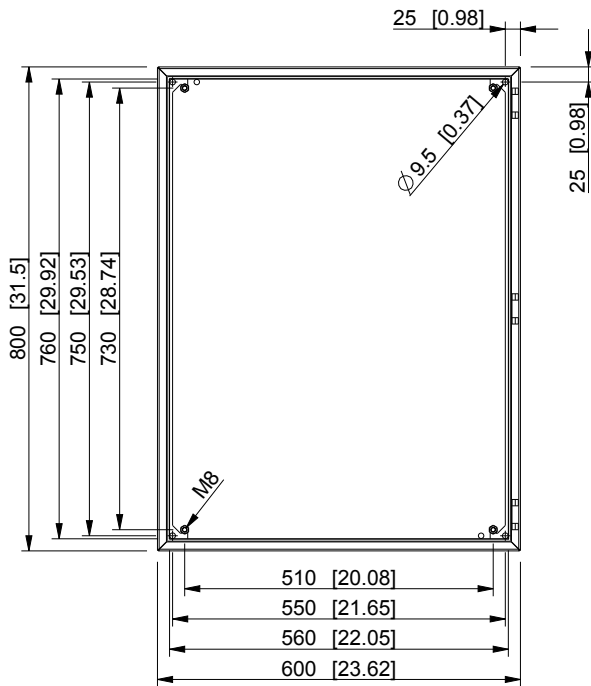

ID	Description	Date	By	Appr.
A				

Dimensions in mm [inches]

Material: Mild steel, polyester painted	Color: RAL 7035
---	-----------------

Supplier: -	Tool No: -	Weight [kg]: 28.83	Volume: -
-------------	------------	--------------------	-----------

CASEMET

Casemet Oy

EFEP608020A

Scale	Date	07.07.16
1:12	By	PLe
-	Checked	
-	Ctrl	

Replaces:	
Replaced:	
Drw No:	A
Ref:	Cubo E
Code:	EFEP608020A
Sheet No:	

model EFEP608020A PART

drawing EFEP_1 DRAWING