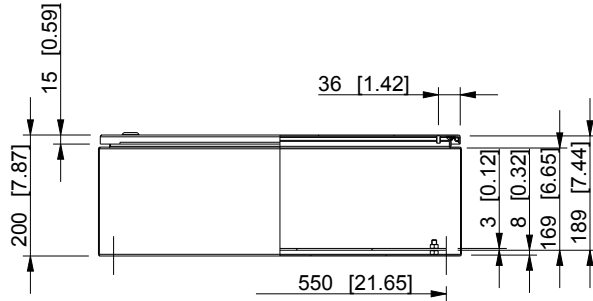

ID	Description	Date	By	Appr.
A				

Dimensions in mm [inches]

Material: Mild steel, polyester painted	Color: RAL 7035
---	-----------------

Supplier: -	Tool No: -	Weight [kg]: 28.83	Volume: -
-------------	------------	--------------------	-----------

CASEMET

Casemet Oy

EFEP608020A

Scale	Date	07.07.16
1:12	By	PLe
-	Checked	
-	Ctrl	

Replaces:	
Replaced:	
Drw No:	A
Ref:	Cubo E
Code:	EFEP608020A
Sheet No:	

model EFEP608020A PART

drawing EFEP_1 DRAWING