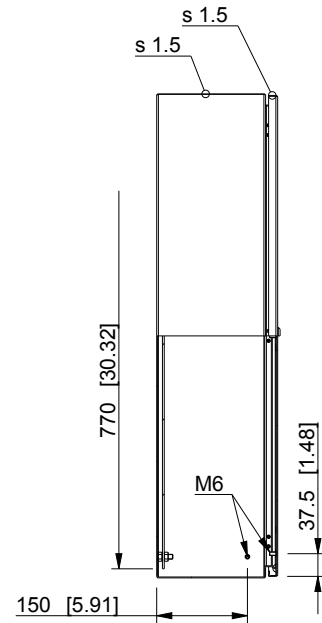

ID	Description	Date	By	Appr.
A				

Dimensions in mm [inches]

Material: Mild steel, polyester painted	Color: RAL 7035
---	-----------------

Supplier: -	Tool No: -	Weight [kg]: 28.83	Volume: -
-------------	------------	--------------------	-----------

CASEMET

Casemet Oy

EFEP608020A

Scale	Date	07.07.16
1:12	By	PLe
-	Checked	
-	Ctrl	

Replaces:	
Replaced:	
Drw No:	A
Ref:	Cubo E
Code:	EFEP608020A
Sheet No:	

model EFEP608020A PART

drawing EFEP_1 DRAWING