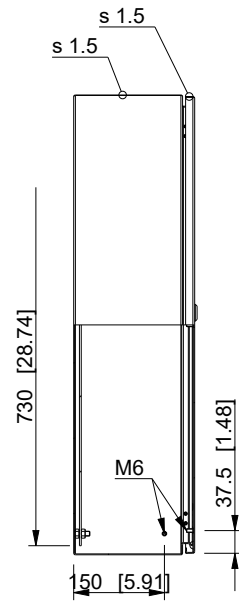

ID	Description	Date	By	Appr.
A				

Dimensions in mm [inches]

Material: Mild steel, polyester painted	Color: RAL7035
---	----------------

Supplier: -	Tool No: -	Weight [kg]: 34.00	Volume: 0
-------------	------------	--------------------	-----------

model EFEP767620A PART drawing EFEP_1 DRAWING			<h1>EFEP767620A</h1>	Replaces:	
				Replaced:	
	Scale	Date		17.12.17	Drw No: A
	1:12	By		PL/VLe	Ref: Cubo E
	-	Checked			Code: EFEP767620A
-	Ctrl		Sheet No:		