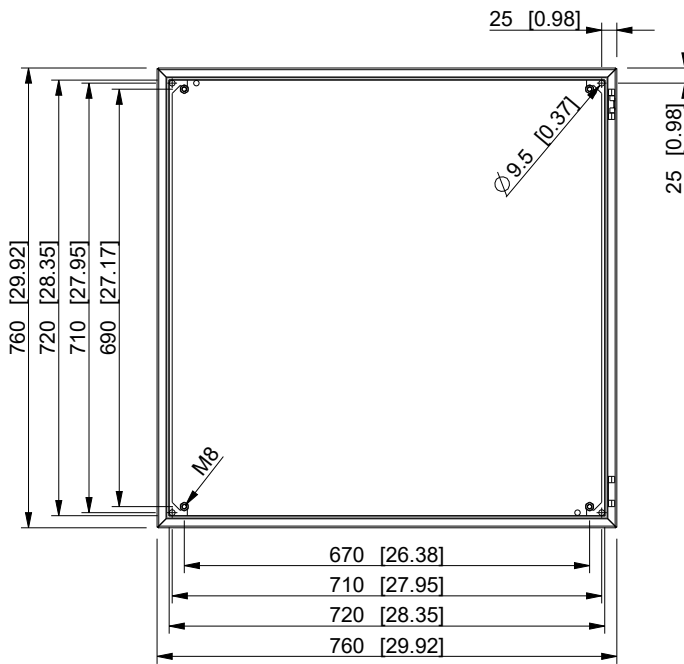

ID	Description	Date	By	Appr.
A				

Dimensions in mm [inches]

Material: Mild steel, polyester painted	Color: RAL7035
---	----------------

Supplier: -	Tool No: -	Weight [kg]: 34.00	Volume: 0
-------------	------------	--------------------	-----------

model EFEP767620A PART drawing EFEP_1 DRAWING			<h1>EFEP767620A</h1>	Replaces:	
				Replaced:	
	Scale	Date		17.12.17	Drw No: A
	1:12	By		PL/VLe	Ref: Cubo E
	-	Checked			Code: EFEP767620A
-	Ctrl		Sheet No:		