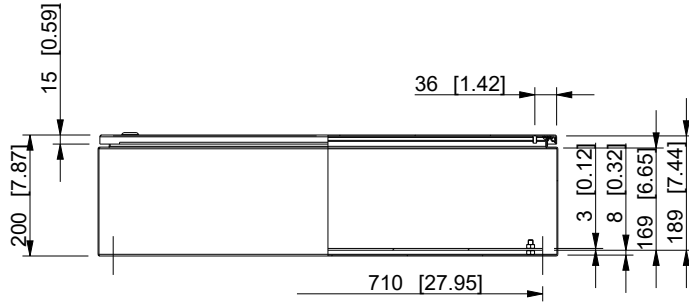

ID	Description	Date	By	Appr.
A				

Dimensions in mm [inches]

Material: Mild steel, polyester painted	Color: RAL7035
---	----------------

Supplier: -	Tool No: -	Weight [kg]: 34.00	Volume: 0
-------------	------------	--------------------	-----------

model EFEP767620A PART drawing EFEP_1 DRAWING			<h1>EFEP767620A</h1>	Replaces:	
				Replaced:	
	Scale	Date		17.12.17	Drw No: A
	1:12	By		PL/VLe	Ref: Cubo E
	-	Checked			Code: EFEP767620A
-	Ctrl		Sheet No:		