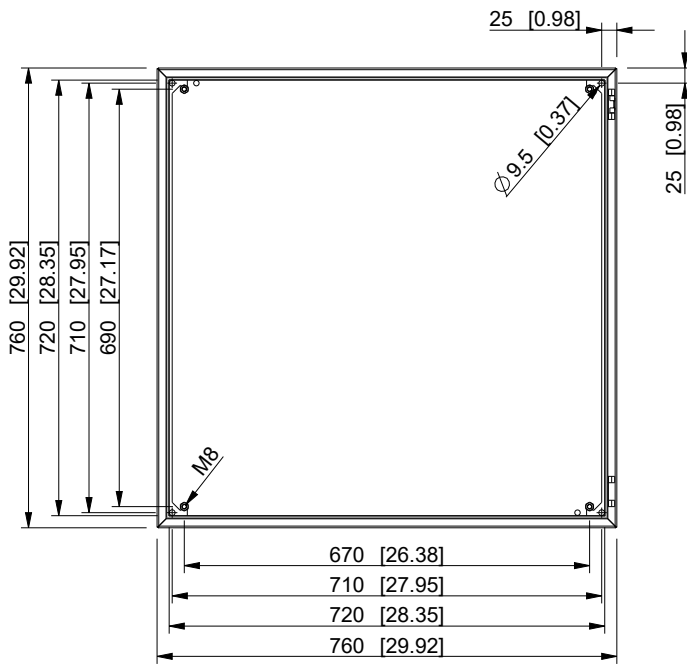

ID	Description	Date	By	Appr.
A				

Dimensions in mm [inches]

Material: Mild steel, polyester painted	Color: RAL7035
---	----------------

Supplier: -	Tool No: -	Weight [kg]: 37.57	Volume: 0
-------------	------------	--------------------	-----------

model EFEP767630A PART drawing EFEP_1 DRAWING			<h1>EFEP767630A</h1>	Replaces:	
	Casemet Oy			Replaced:	
	Scale	Date		17.12.17	Drw No: A
	1:12	By		PL/VLe	Ref: Cubo E
	-	Checked			Code: EFEP767630A
-	Ctrl		Sheet No:		