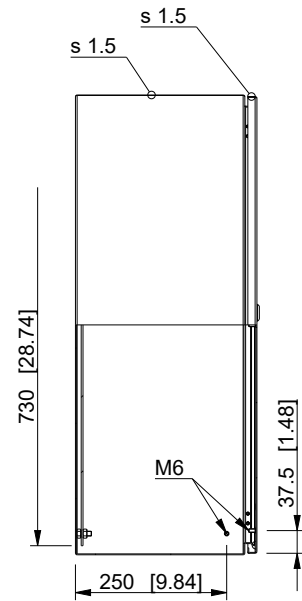

ID	Description	Date	By	Appr.
A				

Dimensions in mm [inches]

Material: Mild steel, polyester painted	Color: RAL7035
---	----------------

Supplier: -	Tool No: -	Weight [kg]: 37.57	Volume: 0
-------------	------------	--------------------	-----------

model EFEP767630A PART drawing EFEP_1 DRAWING			<h1>EFEP767630A</h1>	Replaces:	
	Casemet Oy			Replaced:	
	Scale	Date		17.12.17	Drw No: A
	1:12	By		PL/VLe	Ref: Cubo E
	-	Checked			Code: EFEP767630A
-	Ctrl		Sheet No:		