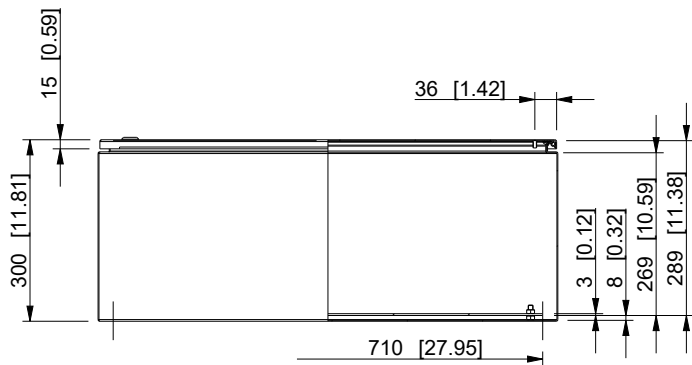

ID	Description	Date	By	Appr.
A				

Dimensions in mm [inches]

Material: Mild steel, polyester painted	Color: RAL7035
---	----------------

Supplier: -	Tool No: -	Weight [kg]: 37.57	Volume: 0
-------------	------------	--------------------	-----------

model EFEP767630A PART drawing EFEP_1 DRAWING			<h1>EFEP767630A</h1>	Replaces:	
	Casemet Oy			Replaced:	
	Scale	Date		17.12.17	Drw No: A
	1:12	By		PL/VLe	Ref: Cubo E
	-	Checked			Code: EFEP767630A
-	Ctrl		Sheet No:		