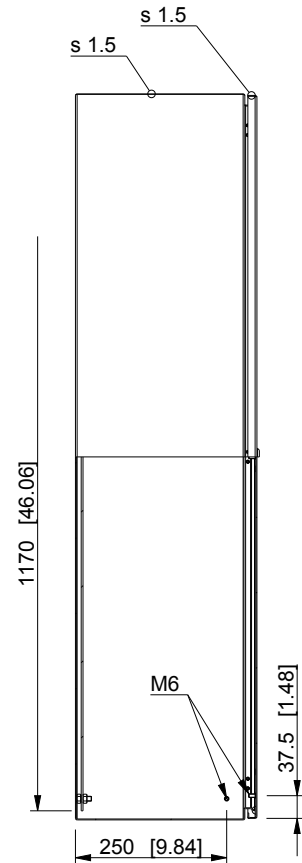

ID	Description	Date	By	Appr.
A				

Dimensions in mm [inches]

Material: Mild steel, polyester painted	Color: RAL 7035
---	-----------------

Supplier: -	Tool No: -	Weight [kg]: 58.72	Volume: -
-------------	------------	--------------------	-----------

CASEMET

Casemet Oy

EFEP8012030A

Scale	Date	07.07.16
-------	------	----------

1:12	By	PLe
------	----	-----

-	Checked	
---	---------	--

-	Ctrl	
---	------	--

Replaces:

Replaced:

Drw No: A

Ref: Cubo E

Code: EFEP8012030A

Sheet No:

model EFEP8012030A PART

drawing EFEP_1 DRAWING