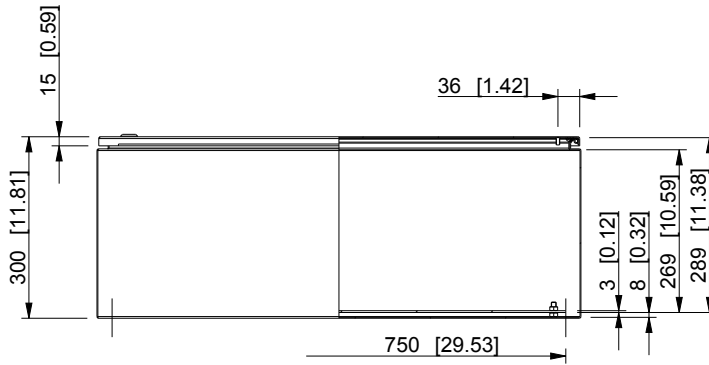

ID	Description	Date	By	Appr.
A				

Dimensions in mm [inches]

Material: Mild steel, polyester painted	Color: RAL 7035
---	-----------------

Supplier: -	Tool No: -	Weight [kg]: 58.72	Volume: -
-------------	------------	--------------------	-----------

CASEMET

Casemet Oy

EFEP8012030A

Scale	Date	07.07.16
-------	------	----------

1:12	By	PLe
------	----	-----

-	Checked	
---	---------	--

-	Ctrl	
---	------	--

Replaces:

Replaced:

Drw No: A

Ref: Cubo E

Code: EFEP8012030A

Sheet No:

model EFEP8012030A PART

drawing EFEP_1 DRAWING