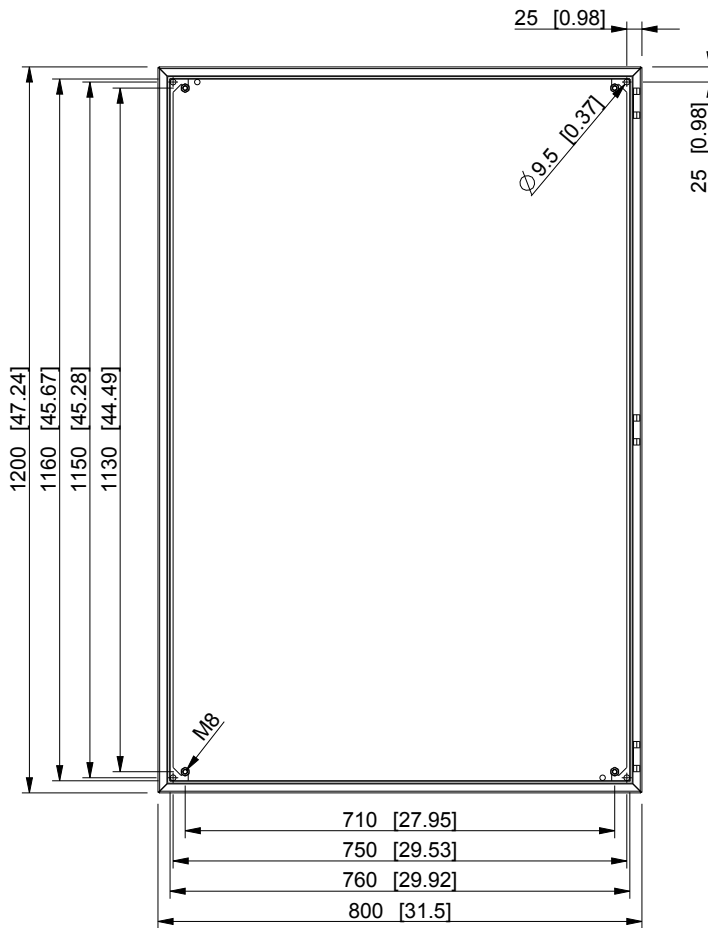

ID	Description	Date	By	Appr.
A				

Dimensions in mm [inches]

Material: Mild steel, polyester painted	Color: RAL 7035
---	-----------------

Supplier: -	Tool No: -	Weight [kg]: 58.72	Volume: -
-------------	------------	--------------------	-----------

CASEMET

Casemet Oy

EFEP8012030A

Scale	Date	07.07.16
-------	------	----------

1:12	By	PLe
------	----	-----

-	Checked	
---	---------	--

-	Ctrl	
---	------	--

Replaces:

Replaced:

Drw No: A

Ref: Cubo E

Code: EFEP8012030A

Sheet No:

model EFEP8012030A PART

drawing EFEP_1 DRAWING