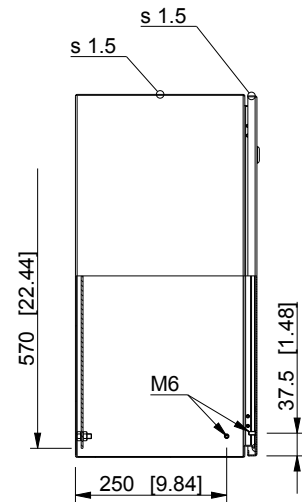

ID	Description	Date	By	Appr.
A				

Dimensions in mm [inches]

Material: Mild steel, polyester painted	Color: RAL 7035
---	-----------------

Supplier: -	Tool No: -	Weight [kg]: 32.28	Volume: -
-------------	------------	--------------------	-----------

model EFEP806030A PART drawing EFEP_1 DRAWING			<h1>EFEP806030A</h1>	Replaces:
				Replaced:
	<b>Casemet Oy</b>			Drw No: <b>A</b>
	Scale	Date		Ref: <b>Cubo E</b>
	<b>1:12</b>	<b>07.07.16</b>		Code: <b>EFEP806030A</b>
	-	By <b>PLe</b>		Sheet No:
-	Checked			
-	Ctrl			