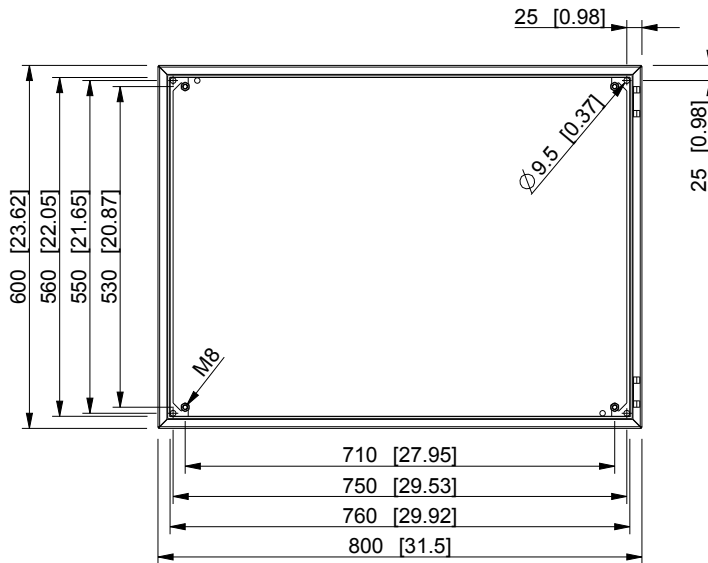

ID	Description	Date	By	Appr.
A				

Dimensions in mm [inches]

Material: Mild steel, polyester painted	Color: RAL 7035
---	-----------------

Supplier: -	Tool No: -	Weight [kg]: 32.28	Volume: -
-------------	------------	--------------------	-----------

model EFEP806030A PART drawing EFEP_1 DRAWING			<h1>EFEP806030A</h1>	Replaces:
				Replaced:
	<b>Casemet Oy</b>			Drw No: <b>A</b>
	Scale	Date		Ref: <b>Cubo E</b>
	<b>1:12</b>	<b>07.07.16</b>		Code: <b>EFEP806030A</b>
	-	By <b>PLe</b>		Sheet No:
-	Checked			
-	Ctrl			