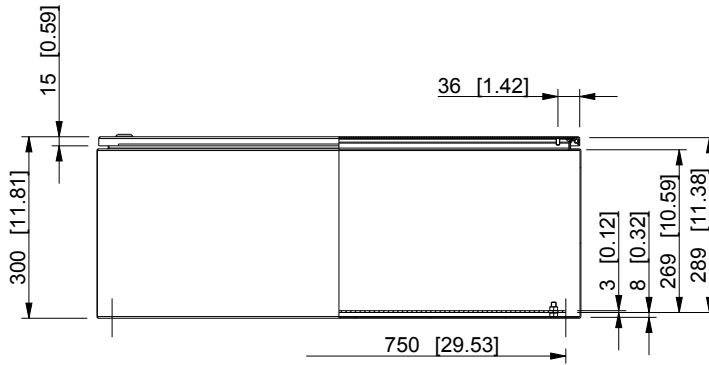

ID	Description	Date	By	Appr.
A				

Dimensions in mm [inches]

Material: Mild steel, polyester painted	Color: RAL 7035
---	-----------------

Supplier: -	Tool No: -	Weight [kg]: 32.28	Volume: -
-------------	------------	--------------------	-----------

model EFEP806030A PART drawing EFEP_1 DRAWING			<h1>EFEP806030A</h1>	Replaces:
				Replaced:
	<b>Casemet Oy</b>			Drw No: <b>A</b>
	Scale	Date		Ref: <b>Cubo E</b>
	<b>1:12</b>	<b>07.07.16</b>		Code: <b>EFEP806030A</b>
	-	By <b>PLe</b>		Sheet No:
-	Checked			
-	Ctrl			