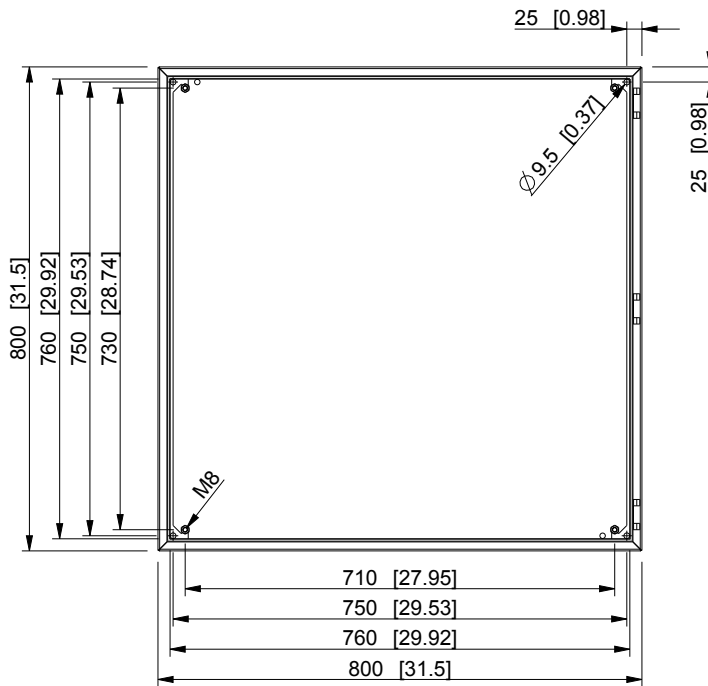

ID	Description	Date	By	Appr.
A				

Dimensions in mm [inches]

Material: Mild steel, polyester painted		Color: RAL 7035	
Supplier: -		Tool No: -	
Weight [kg]: 37.31		Volume: -	
 Casemet Oy		 EFEP808020A	
Scale	Date	07.07.16	
1:12	By	PLe	
-	Checked		
-	Ctrl		
Replaces:		A	
Replaced:		Cubo E	
Ref:		EFEP808020A	
Code:		EFEP808020A	
Sheet No:			

model EFEP808020A PART

drawing EFEP_1 DRAWING