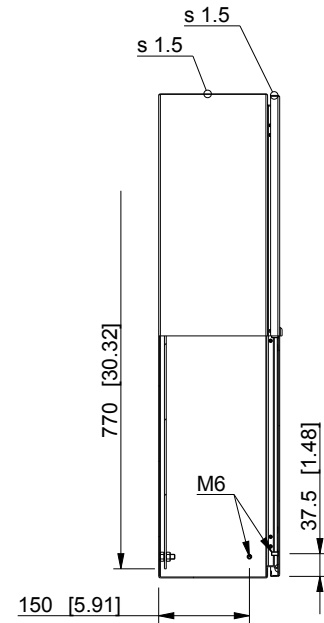

ID	Description	Date	By	Appr.
A				

Dimensions in mm [inches]

Material: Mild steel, polyester painted		Color: RAL 7035	
Supplier: -		Tool No: -	
Weight [kg]: 37.31		Volume: -	
 Casemet Oy		 EFEP808020A	
Scale	Date	07.07.16	
1:12	By	PLe	
-	Checked		
-	Ctrl		
Replaces:		A	
Replaced:		Cubo E	
Ref:		EFEP808020A	
Code:		EFEP808020A	
Sheet No:			

model EFEP808020A PART

drawing EFEP_1 DRAWING