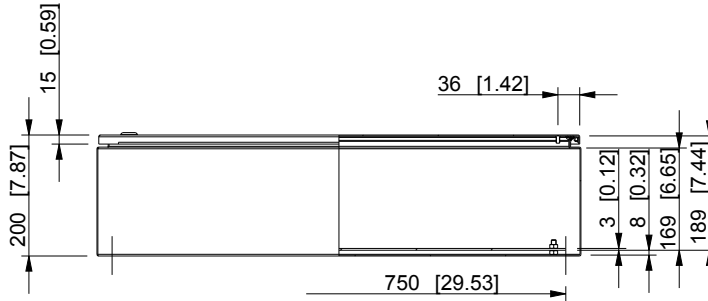

ID	Description	Date	By	Appr.
A				

Dimensions in mm [inches]

Material: Mild steel, polyester painted		Color: RAL 7035	
Supplier: -		Tool No: -	
Weight [kg]: 37.31		Volume: -	
 Casemet Oy		 EFEP808020A	
Scale	Date	07.07.16	
1:12	By	PLe	
-	Checked		
-	Ctrl		
Replaces:		A	
Replaced:		Cubo E	
Ref:		EFEP808020A	
Code:		EFEP808020A	
Sheet No:			

model EFEP808020A PART

drawing EFEP_1 DRAWING