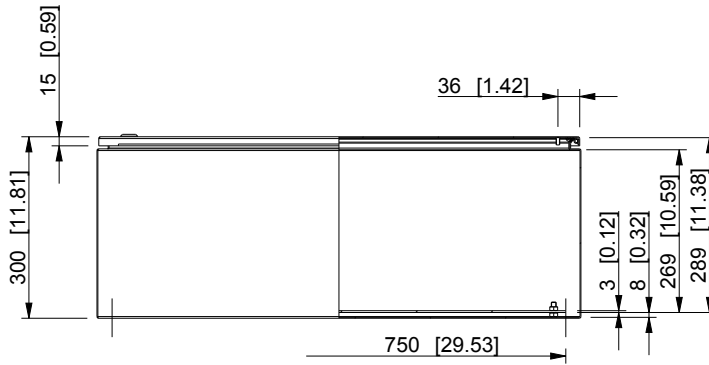

ID	Description	Date	By	Appr.
A				

Dimensions in mm [inches]

Material: Mild steel, polyester painted	Color: RAL 7035
---	-----------------

Supplier: -	Tool No: -	Weight [kg]: 41.07	Volume: -
-------------	------------	--------------------	-----------

model EFEP808030A PART drawing EFEP_1 DRAWING			<b>EFEP808030A</b>	Replaces:	
	Casemet Oy			Replaced:	
	Scale	Date		07.07.16	Drw No: A
	1:12	By		PLe	Ref: Cubo E
	-	Checked			Code: EFEP808030A
	-	Ctrl			Sheet No: