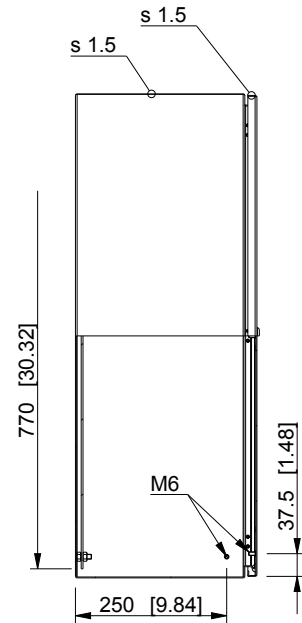

ID	Description	Date	By	Appr.
A				

Dimensions in mm [inches]

Material: Mild steel, polyester painted	Color: RAL 7035
---	-----------------

Supplier: -	Tool No: -	Weight [kg]: 41.07	Volume: -
-------------	------------	--------------------	-----------

model EFEP808030A PART drawing EFEP_1 DRAWING			<b>EFEP808030A</b>	Replaces:	
	Casemet Oy			Replaced:	
	Scale	Date		07.07.16	Drw No: A
	1:12	By		PLe	Ref: Cubo E
	-	Checked			Code: EFEP808030A
	-	Ctrl			Sheet No: