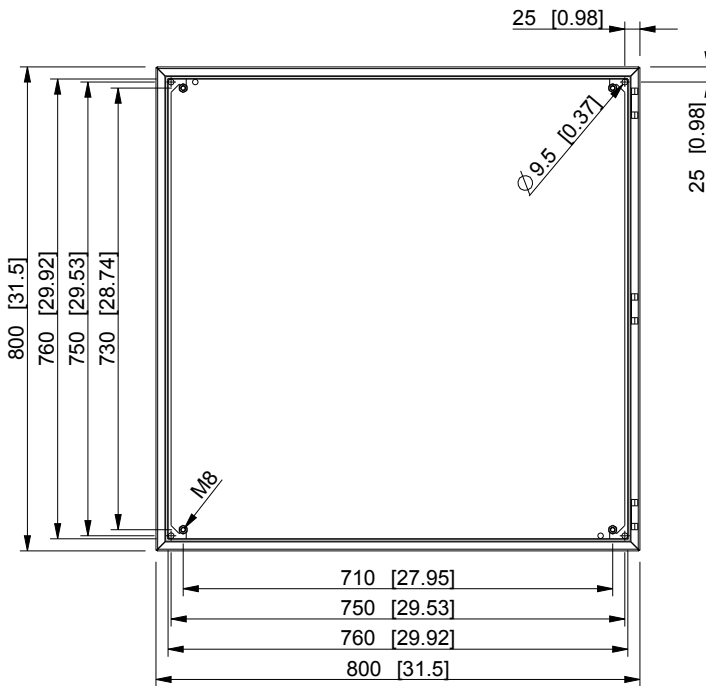

ID	Description	Date	By	Appr.
A				

Dimensions in mm [inches]

Material: Mild steel, polyester painted	Color: RAL 7035
---	-----------------

Supplier: -	Tool No: -	Weight [kg]: 41.07	Volume: -
-------------	------------	--------------------	-----------

model EFEP808030A PART drawing EFEP_1 DRAWING			<b>EFEP808030A</b>	Replaces:	
	Casemet Oy			Replaced:	
	Scale	Date		07.07.16	Drw No: A
	1:12	By		PLe	Ref: Cubo E
	-	Checked			Code: EFEP808030A
	-	Ctrl			Sheet No: